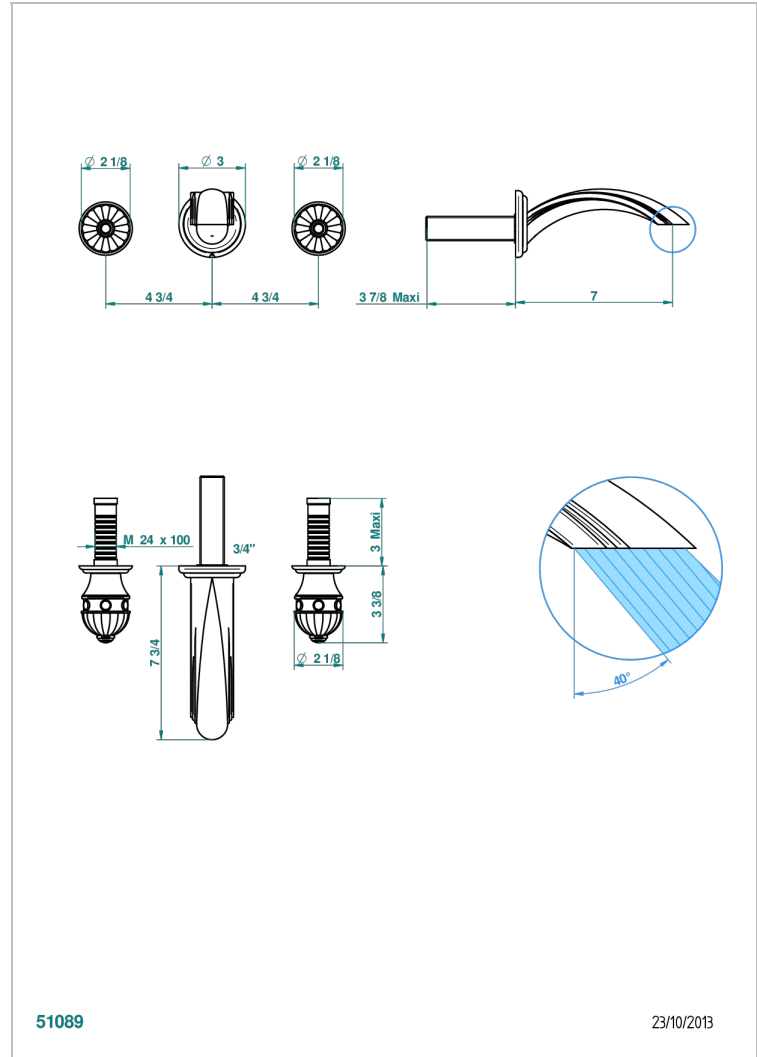

CHEVERNY MALACHITE

A1S-41GB

Trim only for wall mounted 3-hole bath mixer

THG[®]
PARIS

CHARACTERISTIC

- Cheverny Malachite
- Trim only for wall mounted 3-hole bath mixer

RELATED SKU'S

- Ref. G00-40AC Rough parts for wall mounted 3 hole mixer, cross handle version
- Ref. G00-40AM Rough parts for wall mounted 3 hole mixer, lever handle version

AVAILABLE FINITIONS

Antique nickel - H28
Black ceram - D30
Blush PVD - H62
Brass color PVD - H49
Brown bronze color PVD - F33
Gold color PVD - H52

Graphite PVD - H64
Matt Umber PVD - H67
Matt blush PVD - H60
Matt brass color PVD - H50
Matt brown bronze color PVD - F34
Matt chrome - C02