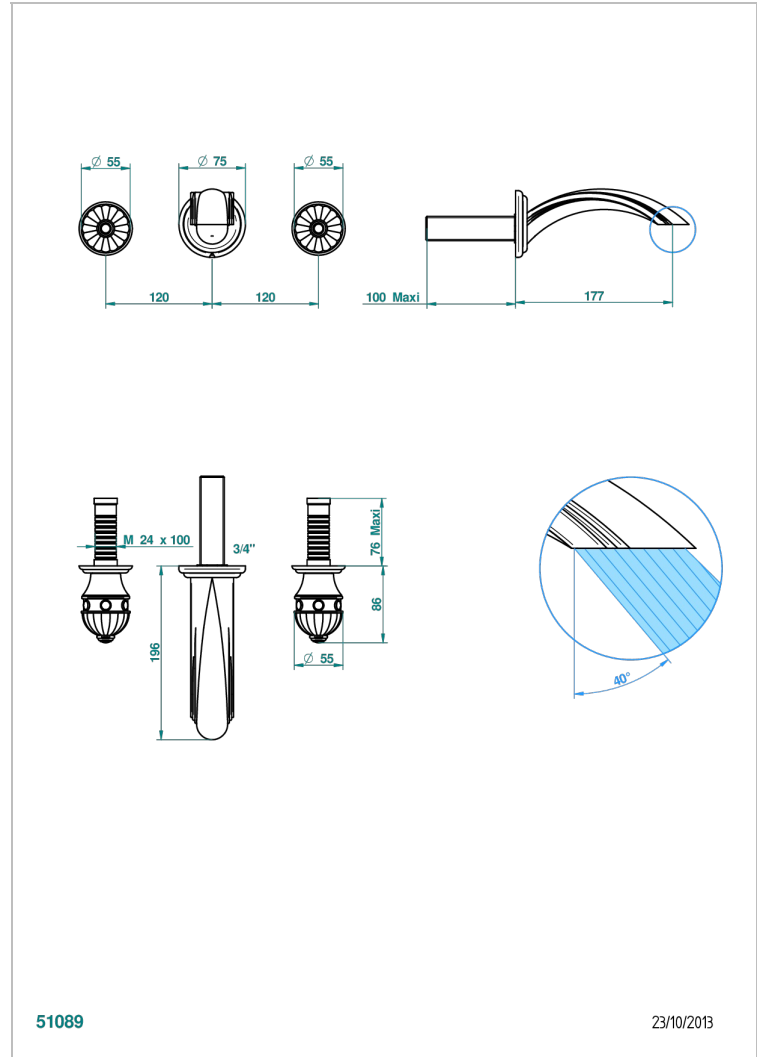

CHEVERNY MALACHITE

A1S-40GBUS

Trim for wall mounted 3-hole lavatory set only

THG[®]
PARIS

CHARACTERISTIC

- Cheverny Malachite
- Trim for wall mounted 3-hole lavatory set only

RELATED SKU'S

- Ref. G00-40AM/US Rough parts for wall set (one counter clockwise and one clockwise cartridges)

Umber PVD - H66