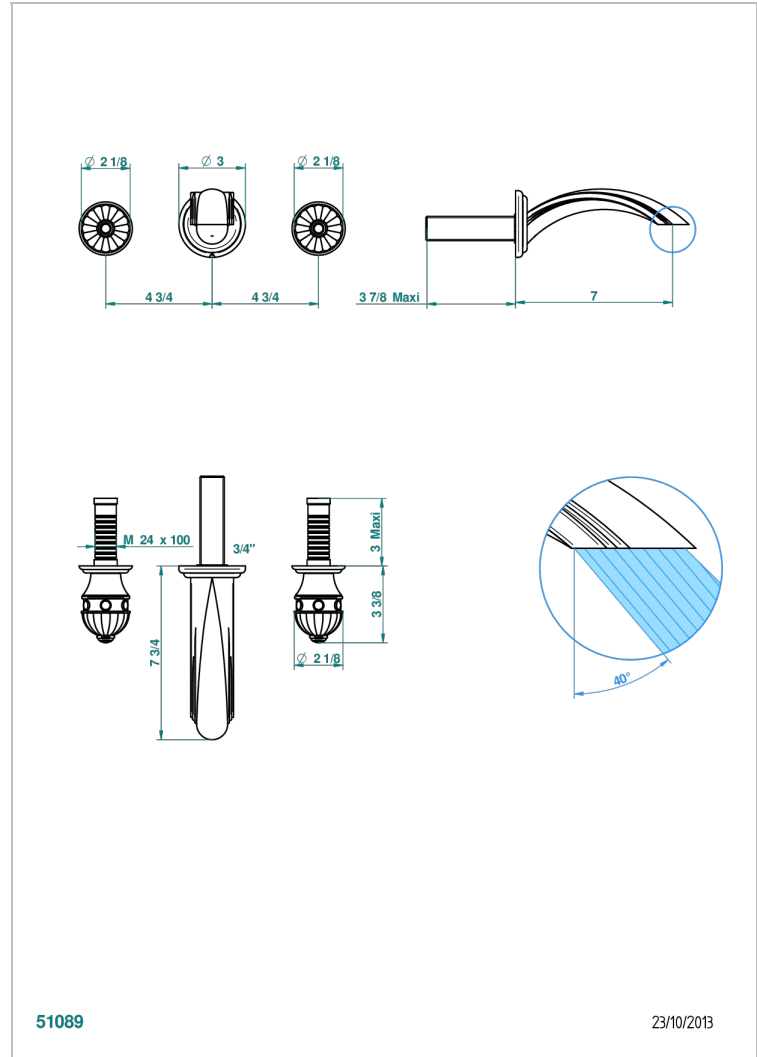

# CHEVERNY MALACHITE

A1S-40GBUS

Trim for wall mounted 3-hole lavatory set only

THG<sup>®</sup>  
PARIS

## CHARACTERISTIC

- Cheverny Malachite
- Trim for wall mounted 3-hole lavatory set only

## RELATED SKU'S

- Ref. G00-40AM/US Rough parts for wall set (one counter clockwise and one clockwise cartridges)