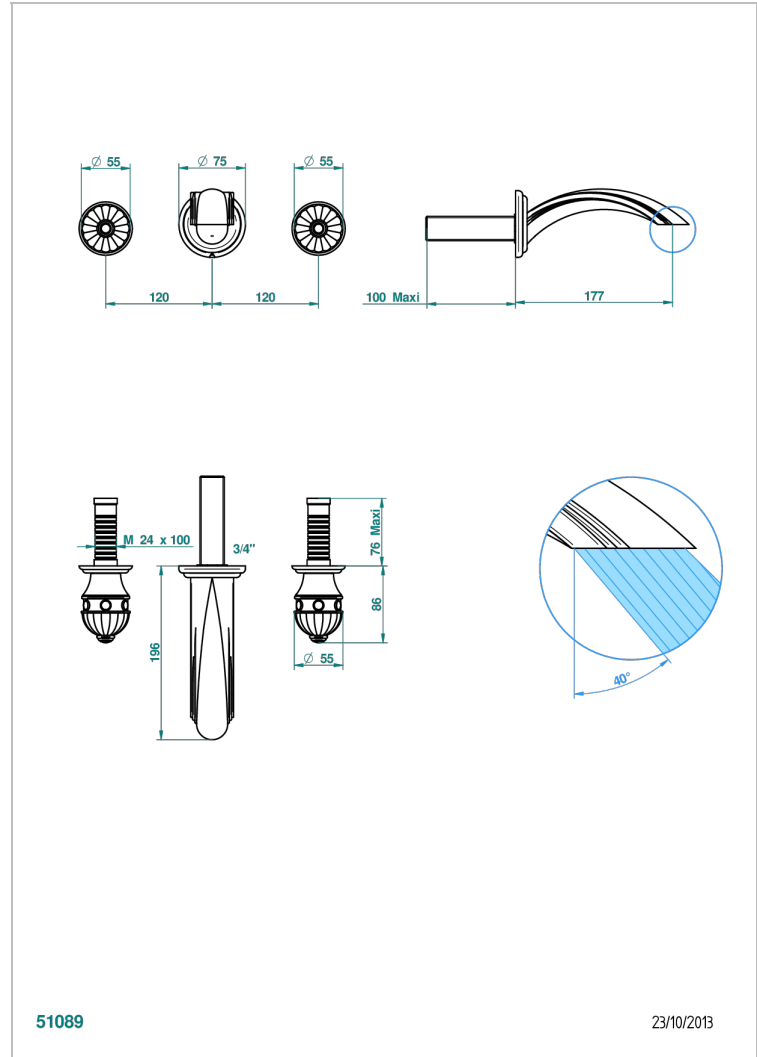

CHEVERNY MALACHITE

A1S-40GB

Trim only for wall mounted 3-hole basin mixer

THG[®]
PARIS

CHARACTERISTIC

- Cheverny Malachite
- Trim only for wall mounted 3-hole basin mixer

RELATED SKU'S

- Ref. G00-40AC Rough parts for wall mounted 3 hole mixer, cross handle version
- Ref. G00-40AM Rough parts for wall mounted 3 hole mixer, lever handle version

AVAILABLE FINITIONS

Antique nickel - H28
Black ceram - D30
Blush PVD - H62
Brass color PVD - H49
Brown bronze color PVD - F33
Gold color PVD - H52

Graphite PVD - H64
Matt Umber PVD - H67
Matt blush PVD - H60
Matt brass color PVD - H50
Matt brown bronze color PVD - F34
Matt chrome - C02