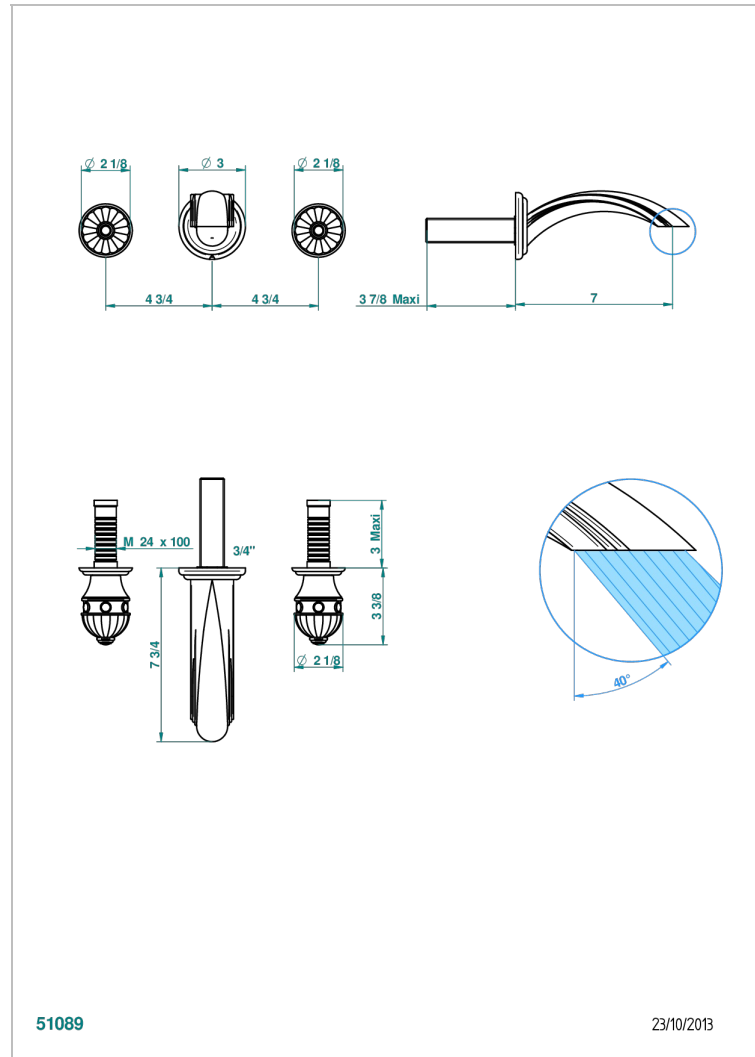

# CHEVERNY MALACHITE

A1S-40GB

Trim only for wall mounted 3-hole basin mixer

THG<sup>®</sup>  
PARIS

## CHARACTERISTIC

- Cheverny Malachite
- Trim only for wall mounted 3-hole basin mixer

## RELATED SKU'S

- Ref. G00-40AC Rough parts for wall mounted 3 hole mixer, cross handle version
- Ref. G00-40AM Rough parts for wall mounted 3 hole mixer, lever handle version