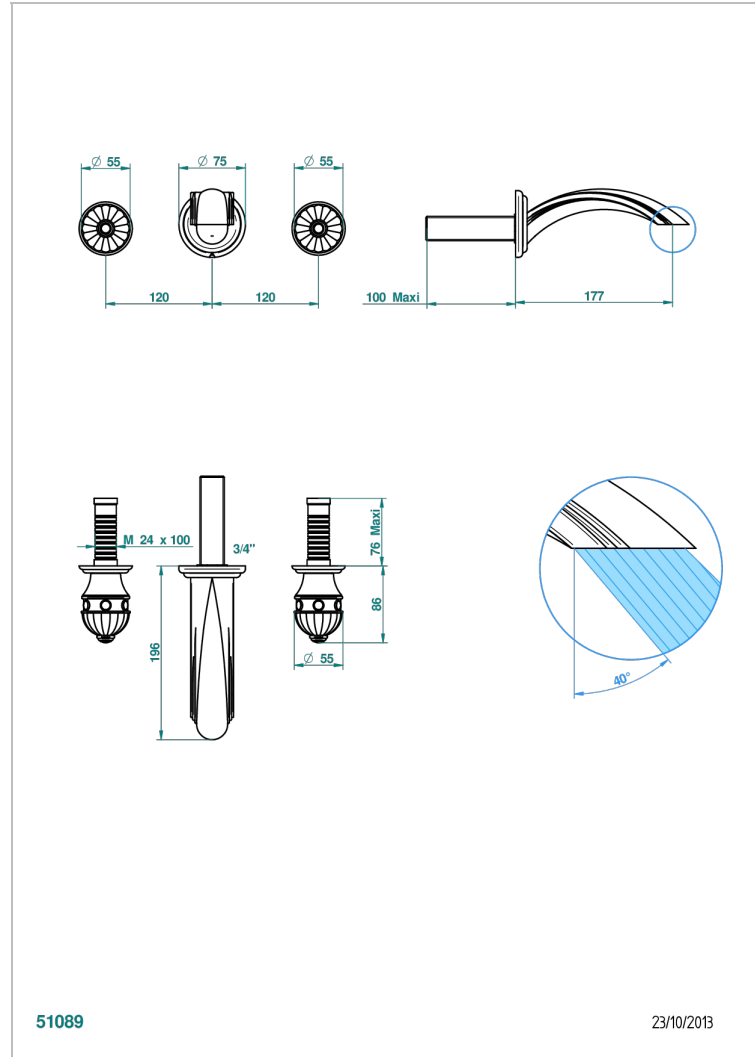

CHEVERNY MALACHITE

A1S-40GB

Trim only for wall mounted 3-hole basin mixer

THG[®]
PARIS

51089

23/10/2013

CHARACTERISTIC

- Cheverny Malachite
- Trim only for wall mounted 3-hole basin mixer

RELATED SKU'S

- Ref. G00-40AC Rough parts for wall mounted 3 hole mixer, cross handle version
- Ref. G00-40AM Rough parts for wall mounted 3 hole mixer, lever handle version

AVAILABLE FINITIONS

Antique nickel - H28
Black ceram - D30
Blush PVD - H62
Brass color PVD - H49
Brown bronze color PVD - F33
Gold color PVD - H52