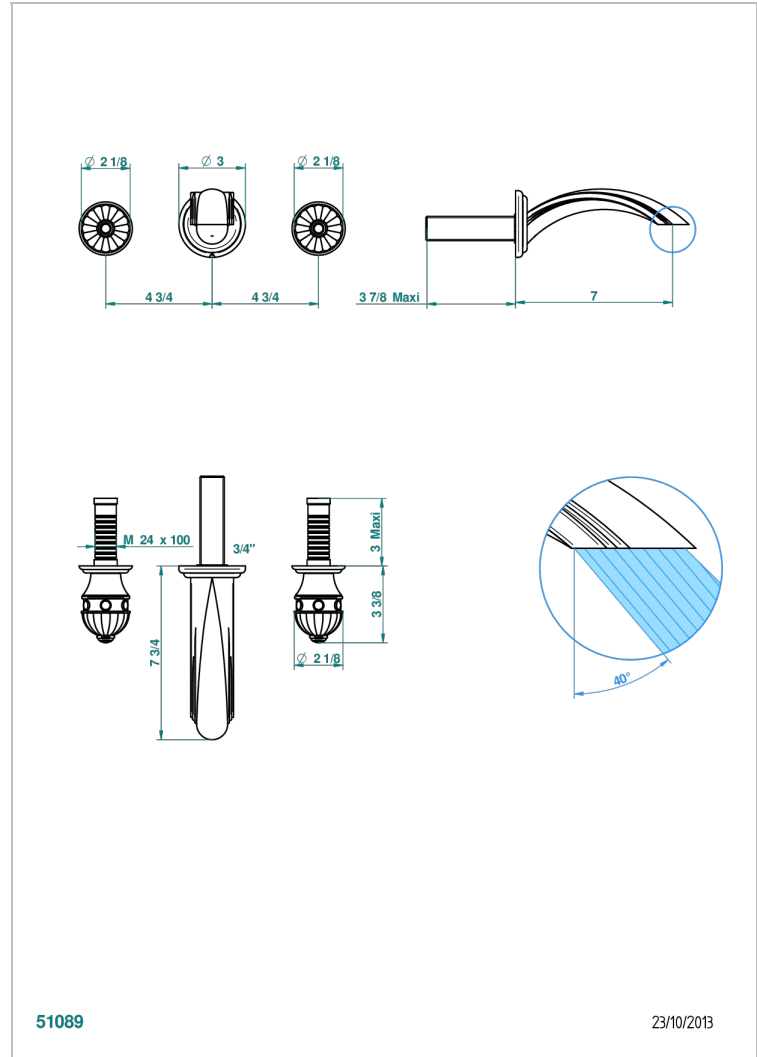

CHEVERNY MALACHITE

A1S-40GB

Trim only for wall mounted 3-hole basin mixer

THG[®]
PARIS

CHARACTERISTIC

- Cheverny Malachite
- Trim only for wall mounted 3-hole basin mixer

RELATED SKU'S

- Ref. G00-40AC Rough parts for wall mounted 3 hole mixer, cross handle version
- Ref. G00-40AM Rough parts for wall mounted 3 hole mixer, lever handle version

AVAILABLE FINITIONS

Antique nickel - H28
Black ceram - D30
Blush PVD - H62
Brass color PVD - H49
Brown bronze color PVD - F33
Gold color PVD - H52

Graphite PVD - H64
Matt Umber PVD - H67
Matt blush PVD - H60
Matt brass color PVD - H50
Matt brown bronze color PVD - F34
Matt chrome - C02