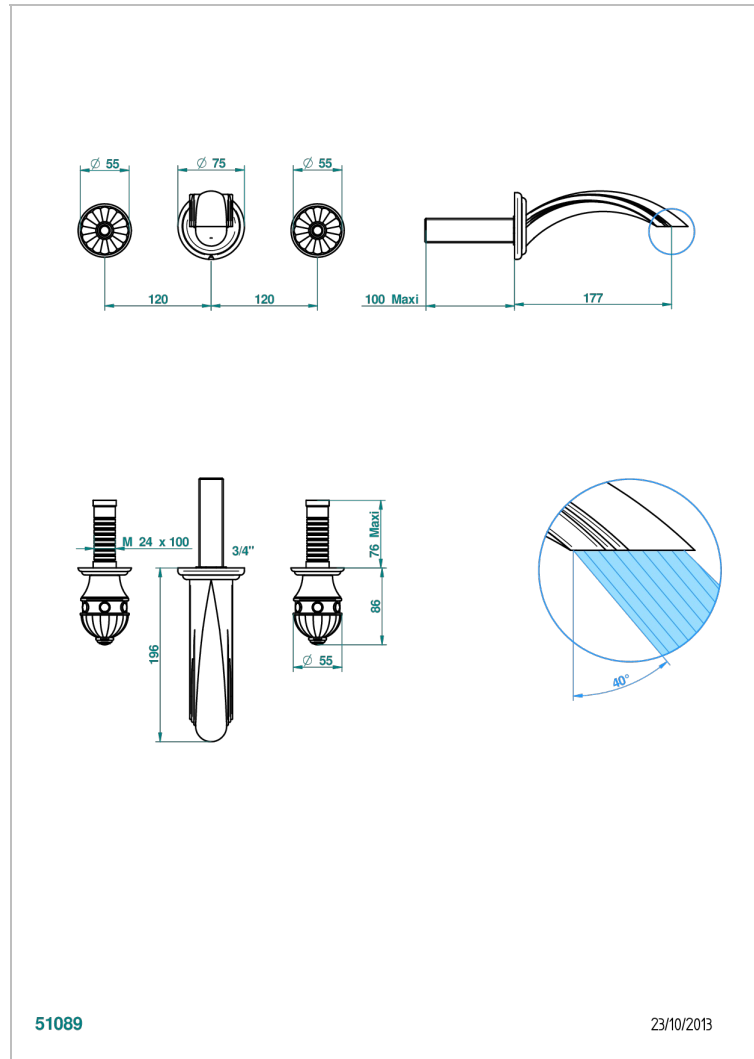

# AMBOISE MALACHITE

A1J-41GB

Trim for wall mounted 3-hole bath set only

51089

23/10/2013

## CHARACTERISTIC

- Amboise Malachite
- Trim for wall mounted 3-hole bath set only

## RELATED SKU'S

- Ref. G00-40AM/US Rough parts for wall set (one counter clockwise and one clockwise cartridges)