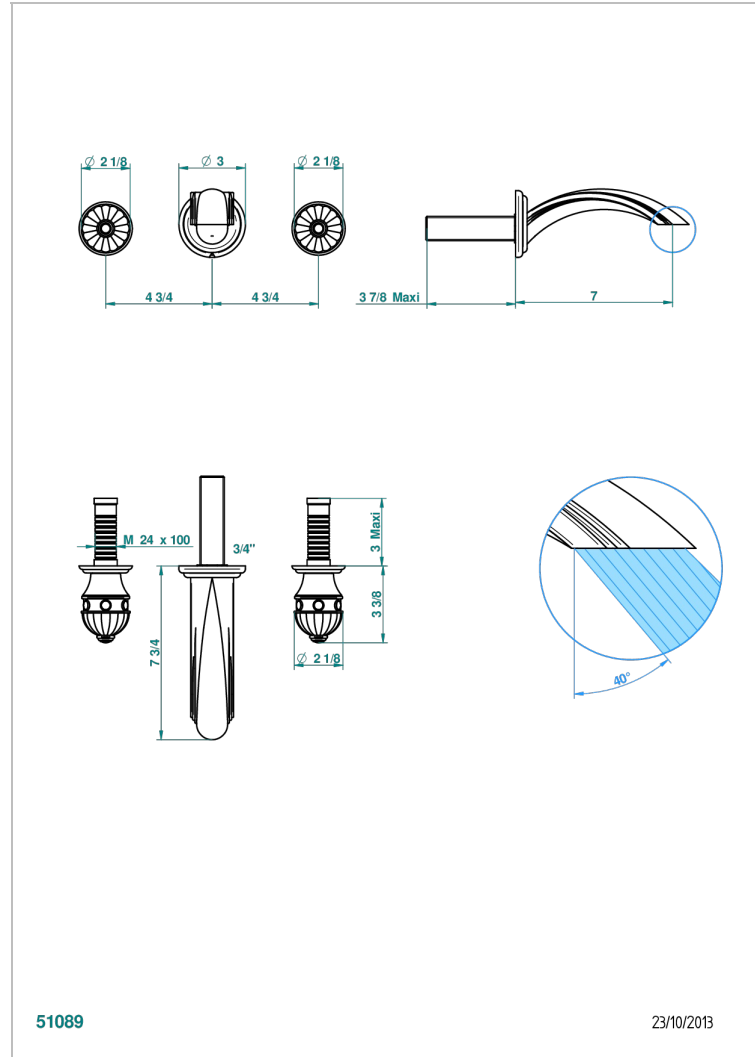

AMBOISE MALACHITE

A1J-41GB

Trim for wall mounted 3-hole bath set only

CHARACTERISTIC

- Amboise Malachite
- Trim for wall mounted 3-hole bath set only

RELATED SKU'S

- Ref. G00-40AM/US Rough parts for wall set (one counter clockwise and one clockwise cartridges)

Umber PVD - H66