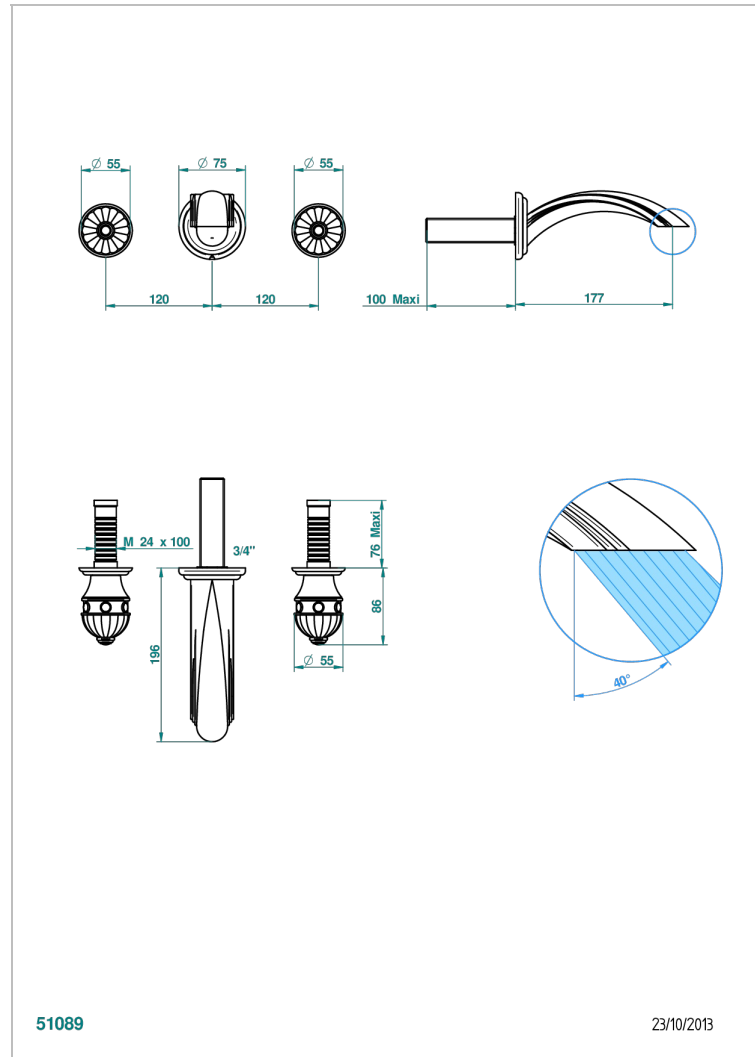

AMBOISE MALACHITE

A1J-41GB

Trim only for wall mounted 3-hole bath mixer

THG[®]
PARIS

51089

23/10/2013

CHARACTERISTIC

- Amboise Malachite
- Trim only for wall mounted 3-hole bath mixer

RELATED SKU'S

- Ref. G00-40AC Rough parts for wall mounted 3 hole mixer, cross handle version
- Ref. G00-40AM Rough parts for wall mounted 3 hole mixer, lever handle version

AVAILABLE FINITIONS

Antique nickel - H28
Black ceram - D30
Blush PVD - H62
Brass color PVD - H49
Brown bronze color PVD - F33
Gold color PVD - H52