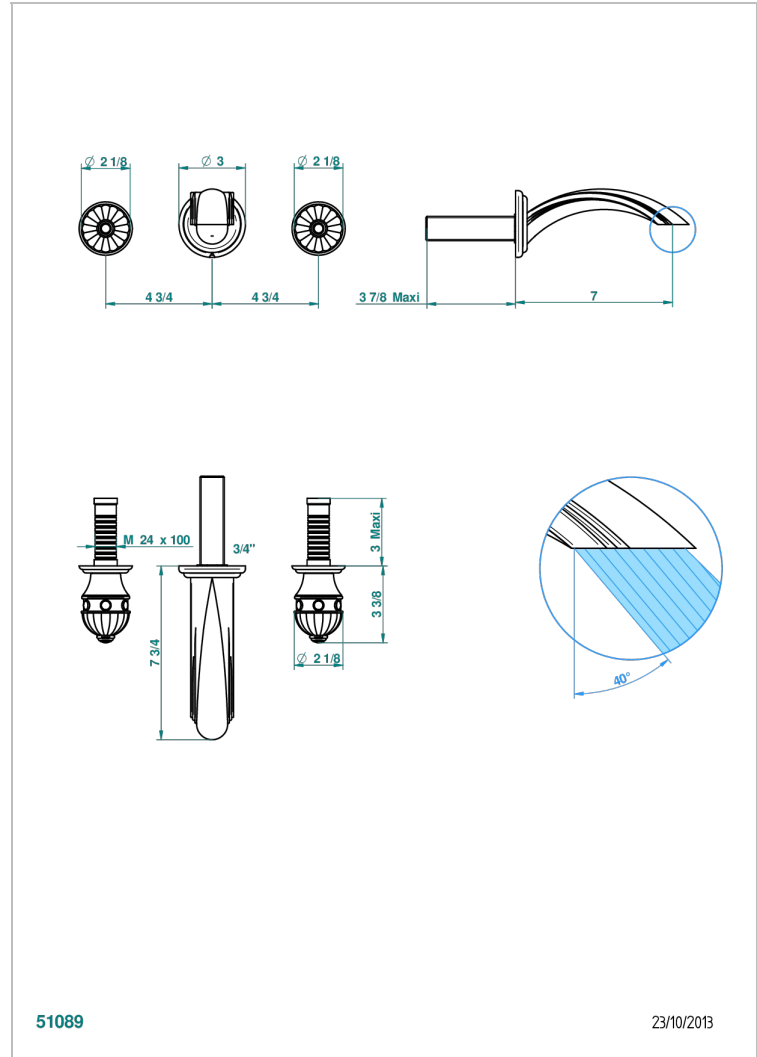

AMBOISE MALACHITE

A1J-41GB

Trim only for wall mounted 3-hole bath mixer

THG[®]
PARIS

CHARACTERISTIC

- Amboise Malachite
- Trim only for wall mounted 3-hole bath mixer

RELATED SKU'S

- Ref. G00-40AC Rough parts for wall mounted 3 hole mixer, cross handle version
- Ref. G00-40AM Rough parts for wall mounted 3 hole mixer, lever handle version

AVAILABLE FINITIONS

Antique nickel - H28
Black ceram - D30
Blush PVD - H62
Brass color PVD - H49
Brown bronze color PVD - F33
Gold color PVD - H52

Graphite PVD - H64
Matt Umber PVD - H67
Matt blush PVD - H60
Matt brass color PVD - H50
Matt brown bronze color PVD - F34
Matt chrome - C02