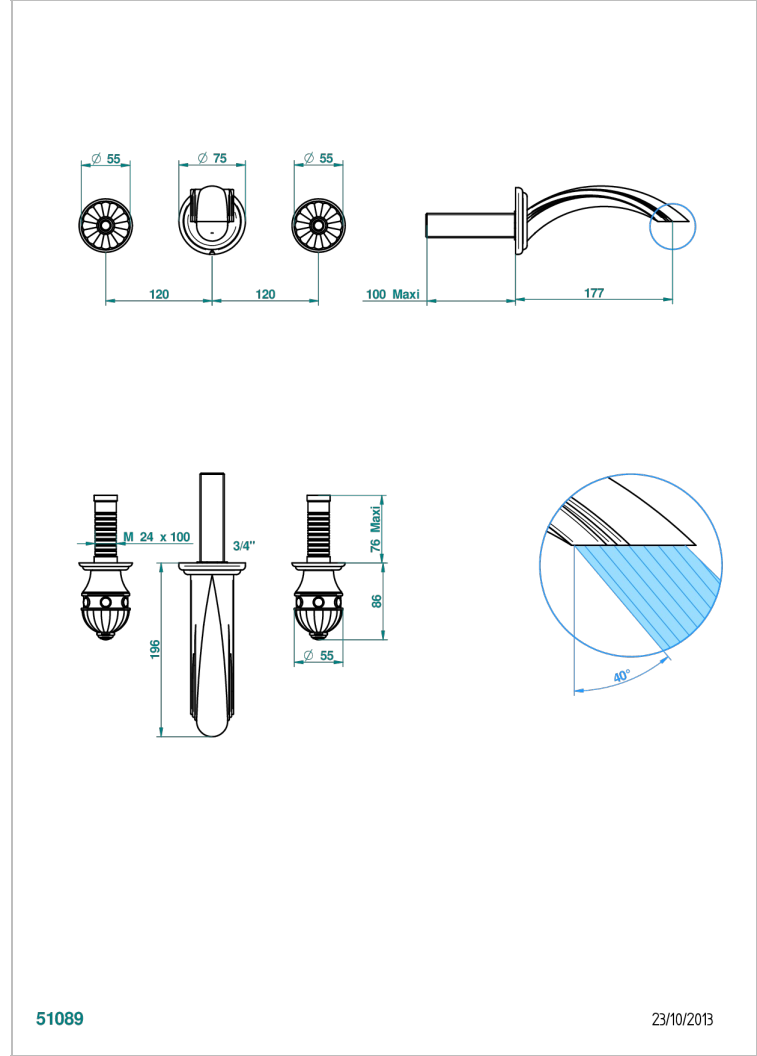

AMBOISE MALAQUITA

A1J-41GB

Trim only for wall mounted 3-hole bath mixer

THG[®]
PARIS

CARACTERÍSTICAS

- Amboise Malaquita
- Trim only for wall mounted 3-hole bath mixer

PRODUCTOS RELACIONADOS

- Ref. G00-40AC Rough parts for wall mounted 3 hole mixer, cross handle version
- Ref. G00-40AM Rough parts for wall mounted 3 hole mixer, lever handle version

ACABADOS DISPONIBLES

Cerámica negra mate - D30
Cromo - A02
Cromo / dorado - G02
Cromo mate - C02
Dorado - F01
Dorado mate - F07

Dorado pálido - F30
Dorado pálido mate (sin barniz) - F31
Níquel - B01
Níquel mate - C01
Níquel viejo - H28
Pvd blush - H62