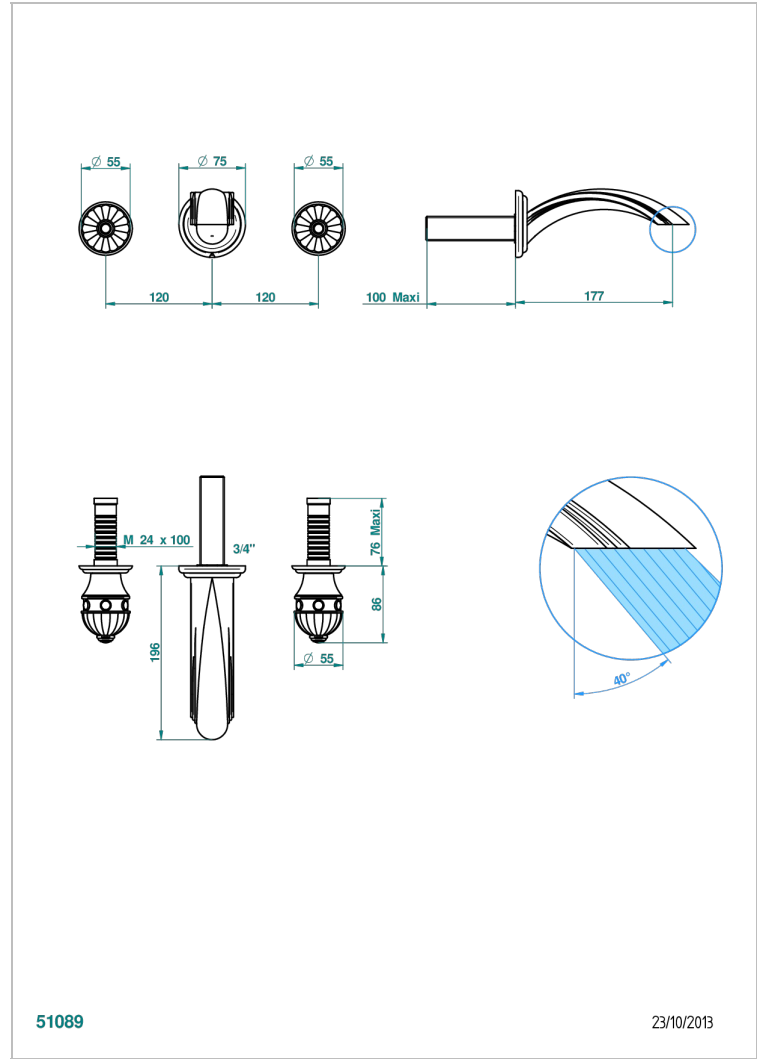

AMBOISE MALACHITE

A1J-41GB

Trim only for wall mounted 3-hole bath mixer

THG[®]
PARIS

CHARACTERISTIC

- Amboise Malachite
- Trim only for wall mounted 3-hole bath mixer

RELATED SKU'S

- Ref. G00-40AC Rough parts for wall mounted 3 hole mixer, cross handle version
- Ref. G00-40AM Rough parts for wall mounted 3 hole mixer, lever handle version

AVAILABLE FINITIONS

Antique nickel - H28
Black ceram - D30
Blush PVD - H62
Brass color PVD - H49
Brown bronze color PVD - F33
Gold color PVD - H52

Graphite PVD - H64
Matt Umber PVD - H67
Matt blush PVD - H60
Matt brass color PVD - H50
Matt brown bronze color PVD - F34
Matt chrome - C02