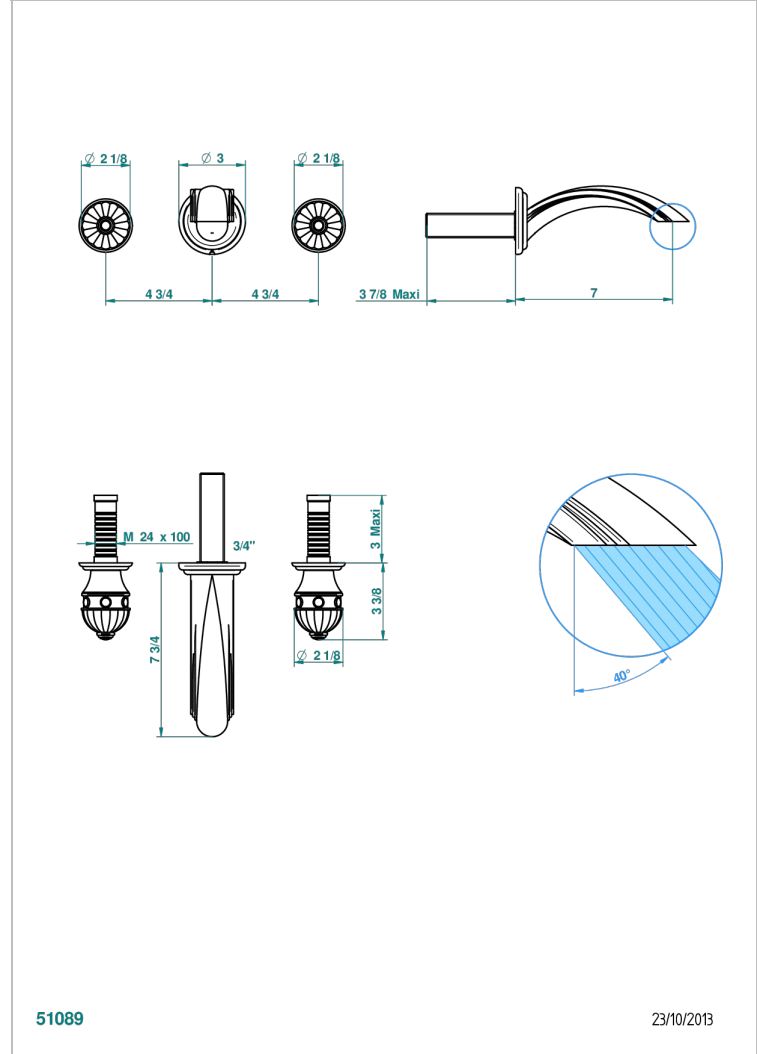

AMBOISE MALAQUITA

A1J-41GB

Trim only for wall mounted 3-hole bath mixer

THG[®]
PARIS

CARACTERÍSTICAS

- Amboise Malaquita
- Trim only for wall mounted 3-hole bath mixer

PRODUCTOS RELACIONADOS

- Ref. G00-40AC Rough parts for wall mounted 3 hole mixer, cross handle version
- Ref. G00-40AM Rough parts for wall mounted 3 hole mixer, lever handle version

ACABADOS DISPONIBLES

Cerámica negra mate - D30
Cromo - A02
Cromo / dorado - G02
Cromo mate - C02
Dorado - F01
Dorado mate - F07

Dorado pálido - F30
Dorado pálido mate (sin barniz) - F31
Níquel - B01
Níquel mate - C01
Níquel viejo - H28
Pvd blush - H62