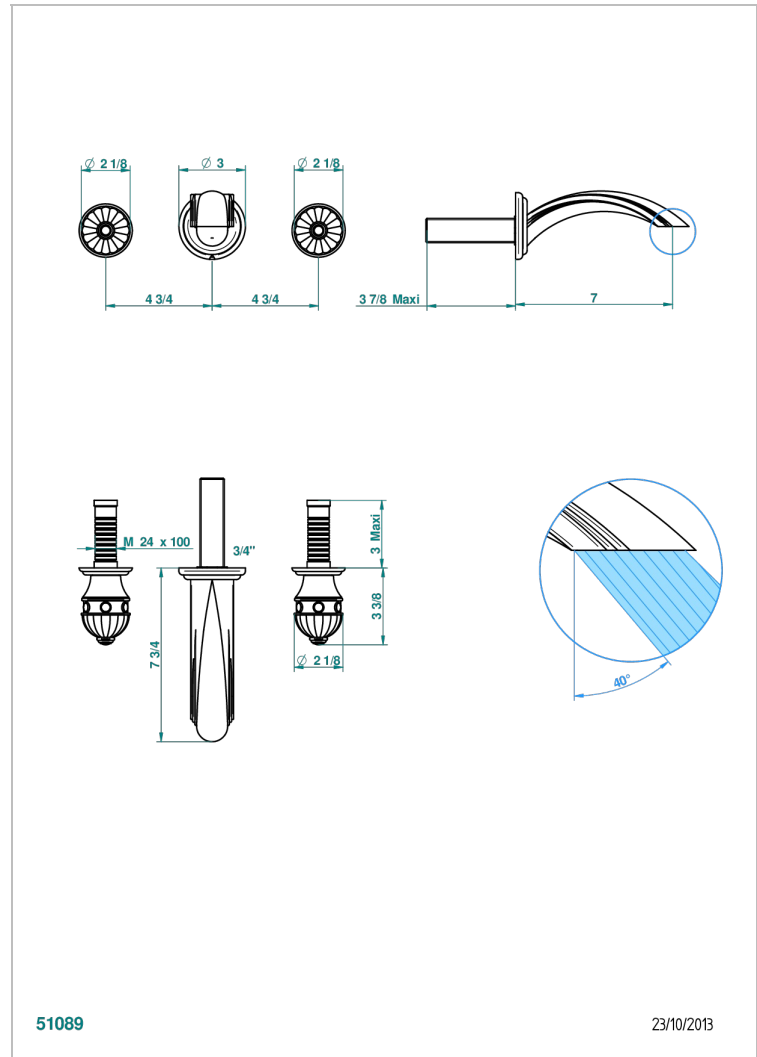

# AMBOISE MALACHITE

A1J-41GB

Trim only for wall mounted 3-hole bath mixer

THG<sup>®</sup>  
PARIS

## CHARACTERISTIC

- Amboise Malachite
- Trim only for wall mounted 3-hole bath mixer

## RELATED SKU'S

- Ref. G00-40AC Rough parts for wall mounted 3 hole mixer, cross handle version
- Ref. G00-40AM Rough parts for wall mounted 3 hole mixer, lever handle version

## AVAILABLE FINITIONS

Antique nickel - H28  
Black ceram - D30  
Blush PVD - H62  
Brass color PVD - H49  
Brown bronze color PVD - F33  
Gold color PVD - H52

Graphite PVD - H64  
Matt Umber PVD - H67  
Matt blush PVD - H60  
Matt brass color PVD - H50  
Matt brown bronze color PVD - F34  
Matt chrome - C02