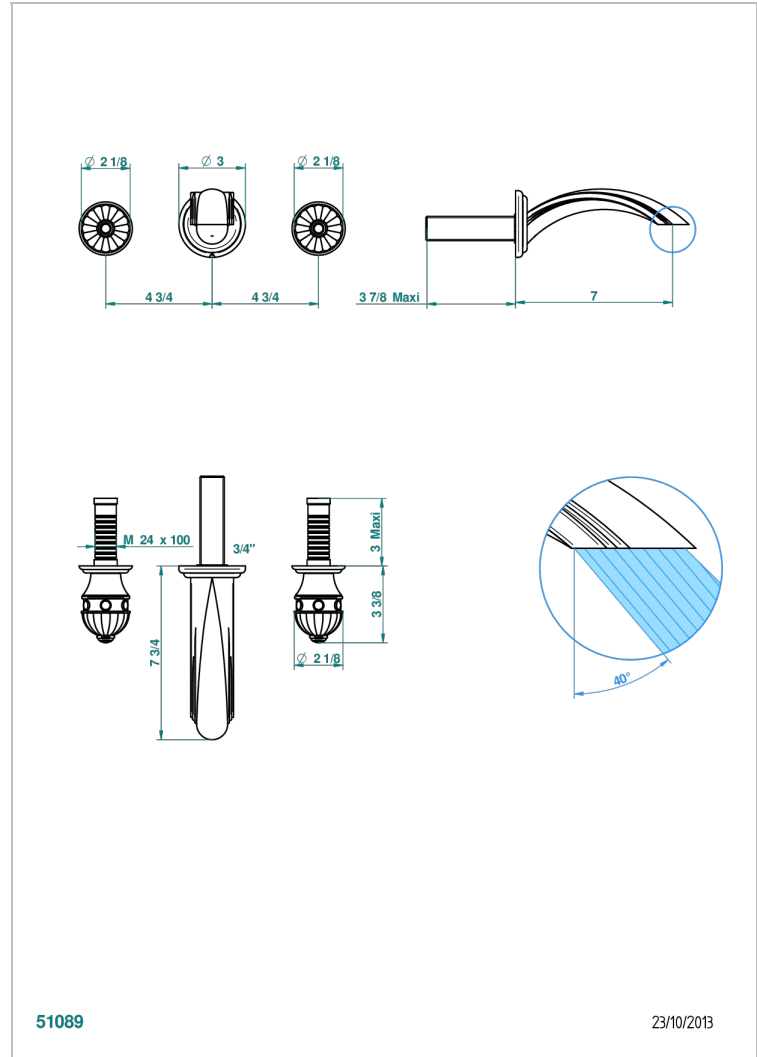

# AMBOISE MALACHITE

A1J-40GB

Trim only for wall mounted 3-hole basin mixer

## CHARACTERISTIC

- Amboise Malachite
- Trim only for wall mounted 3-hole basin mixer

## RELATED SKU'S

- Ref. G00-40AC Rough parts for wall mounted 3 hole mixer, cross handle version
- Ref. G00-40AM Rough parts for wall mounted 3 hole mixer, lever handle version