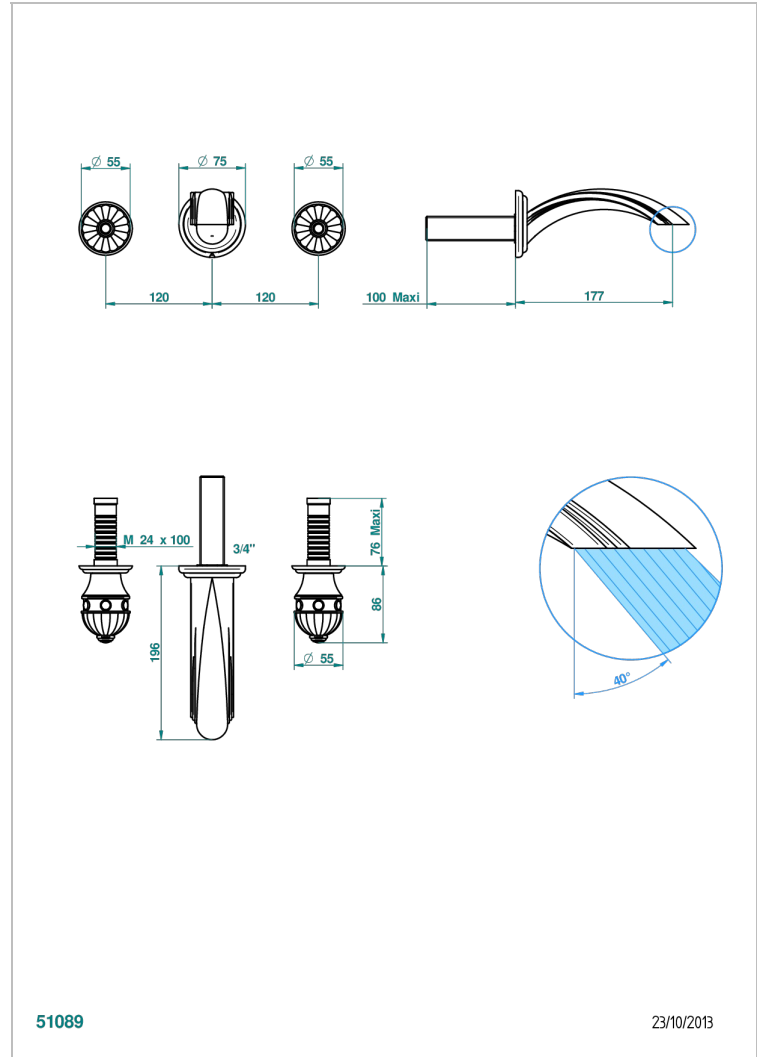

AMBOISE MALACHITE

A1J-40GB

Trim only for wall mounted 3-hole basin mixer

THG[®]
PARIS

CHARACTERISTIC

- Amboise Malachite
- Trim only for wall mounted 3-hole basin mixer

RELATED SKU'S

- Ref. G00-40AC Rough parts for wall mounted 3 hole mixer, cross handle version
- Ref. G00-40AM Rough parts for wall mounted 3 hole mixer, lever handle version

AVAILABLE FINITIONS

Antique nickel - H28
Black ceram - D30
Blush PVD - H62
Brass color PVD - H49
Brown bronze color PVD - F33
Gold color PVD - H52

Graphite PVD - H64
Matt Umber PVD - H67
Matt blush PVD - H60
Matt brass color PVD - H50
Matt brown bronze color PVD - F34
Matt chrome - C02