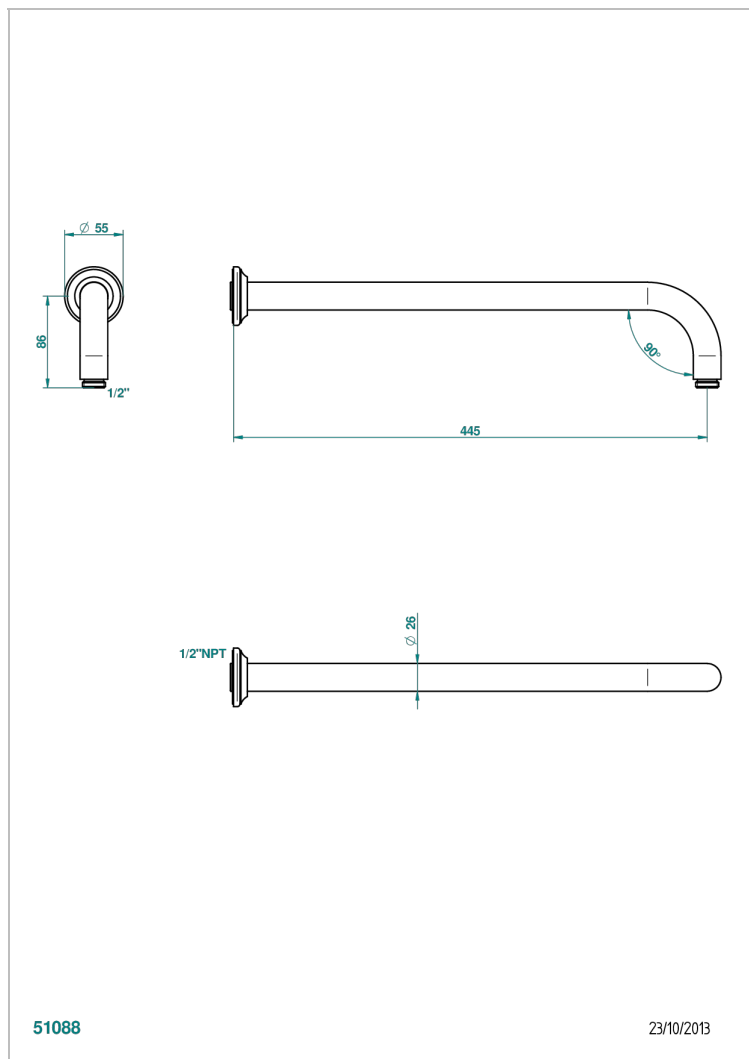

# CHARLESTON WITH LEVER HANDLES

G75-84L/US

Horizontal shower arm, 90°, lg: 17"

THG<sup>®</sup>  
PARIS

51088

23/10/2013

## CHARACTERISTIC

- Charleston with lever handles
- Horizontal shower arm, 90°, lg: 17"