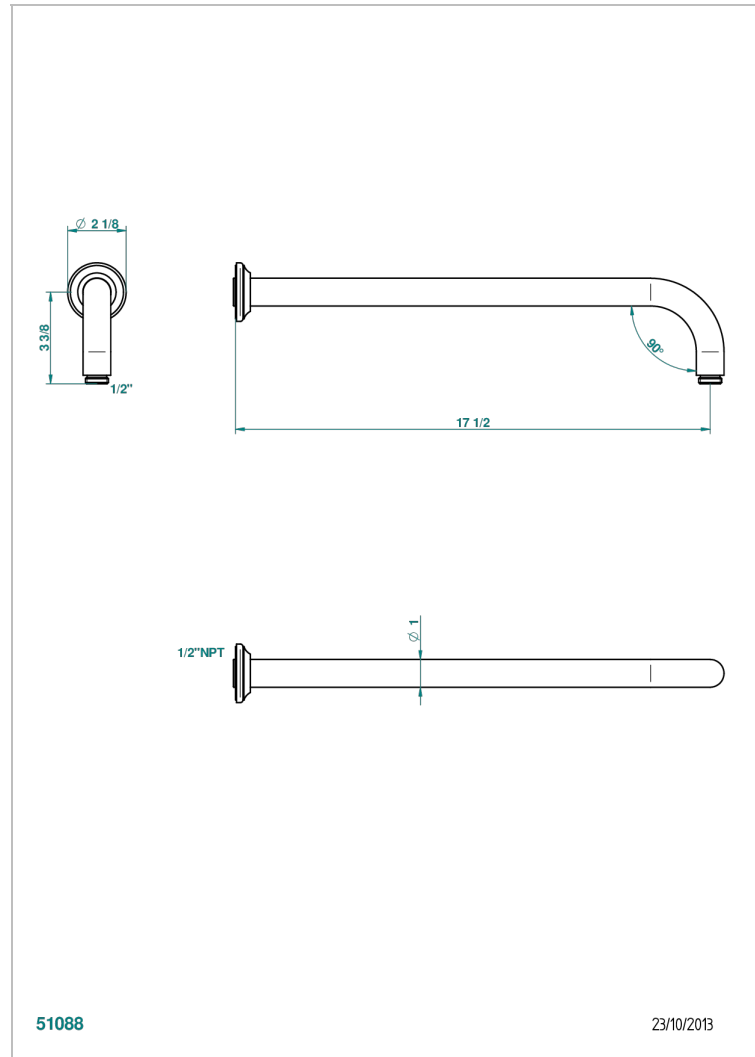

CHARLESTON WITH LEVER HANDLES

G75-84L/US

Horizontal shower arm, 90°, lg: 17"

CHARACTERISTIC

- Charleston with lever handles
- Horizontal shower arm, 90°, lg: 17"

AVAILABLE FINITIONS

Black ceram - D30
Blush PVD - H62
Brass color PVD - H49
Brown bronze color PVD - F33
Chrome polished - A02
Chrome polished / gold polished - G02