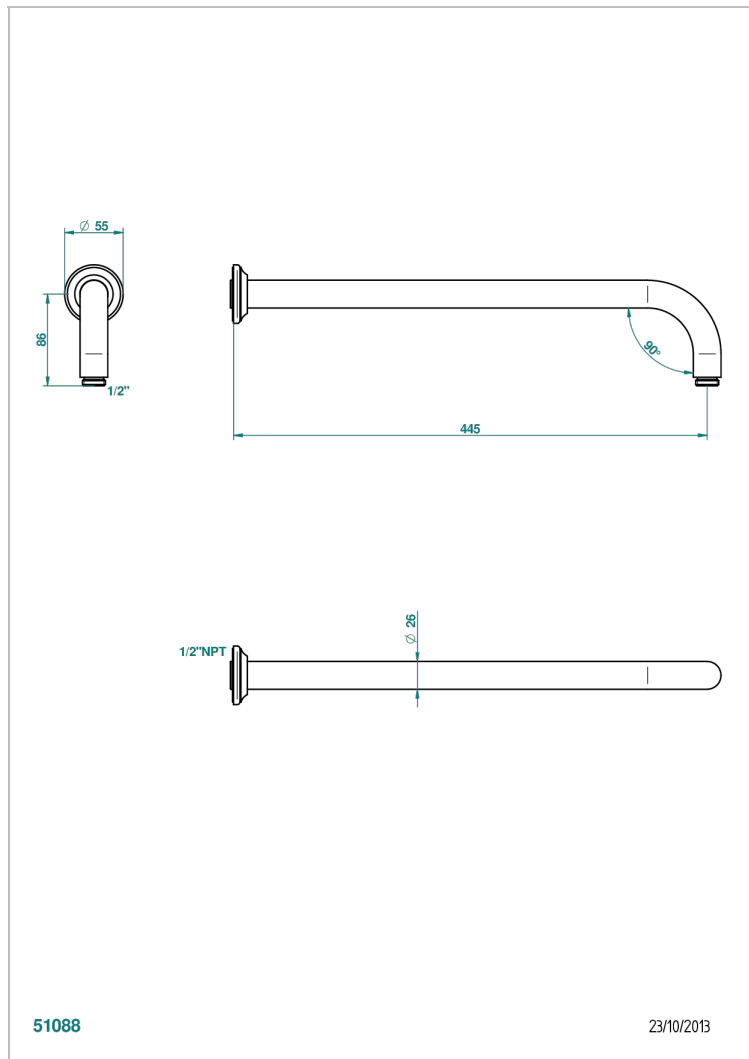

1900 WITH SMOOTH METAL LEVER HANDLES

G3M-84L/US

Horizontal shower arm, 90°, lg: 17"

51088

23/10/2013

CHARACTERISTIC

- 1900 with smooth metal lever handles
- Horizontal shower arm, 90°, lg: 17"

AVAILABLE FINITIONS