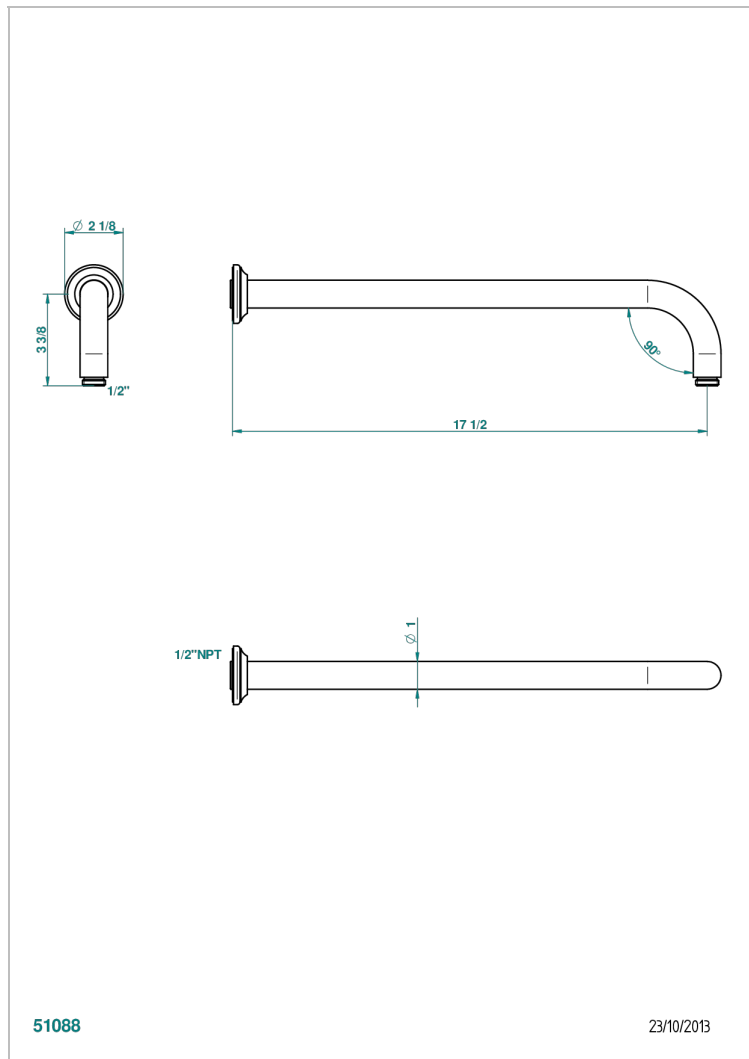

1900 WITH SMOOTH METAL LEVER HANDLES

G3M-84L/US

Horizontal shower arm, 90°, lg: 17"

51088

23/10/2013

CHARACTERISTIC

- 1900 with smooth metal lever handles
- Horizontal shower arm, 90°, lg: 17"

AVAILABLE FINITIONS