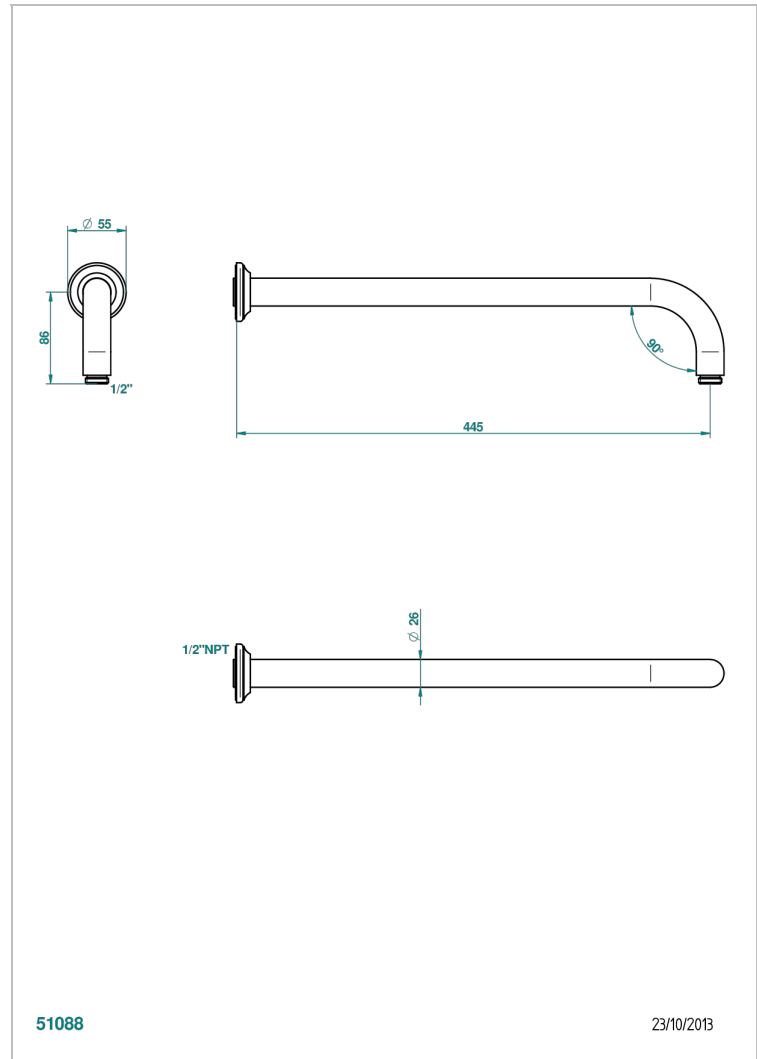

1900 WITH LEVER HANDLES

G28-84L/US

Horizontal shower arm, 90°, lg: 17"

THG[®]
PARIS

CHARACTERISTIC

- 1900 with lever handles
- Horizontal shower arm, 90°, lg: 17"

AVAILABLE FINITIONS

Black ceram - D30
Blush PVD - H62
Brass color PVD - H49
Brown bronze color PVD - F33
Chrome polished - A02
Chrome polished / gold polished - G02

Copper antique matt, coated - H07
Gold color PVD - H52
Gold mat - F07
Gold polished - F01
Graphite PVD - H64
Light coated bronze - D01

Matt Umber PVD - H67
Matt blush PVD - H60
Matt brass color PVD - H50
Matt brown bronze color PVD - F34
Matt chrome (American satin) - C02
Matt gold color PVD - H53