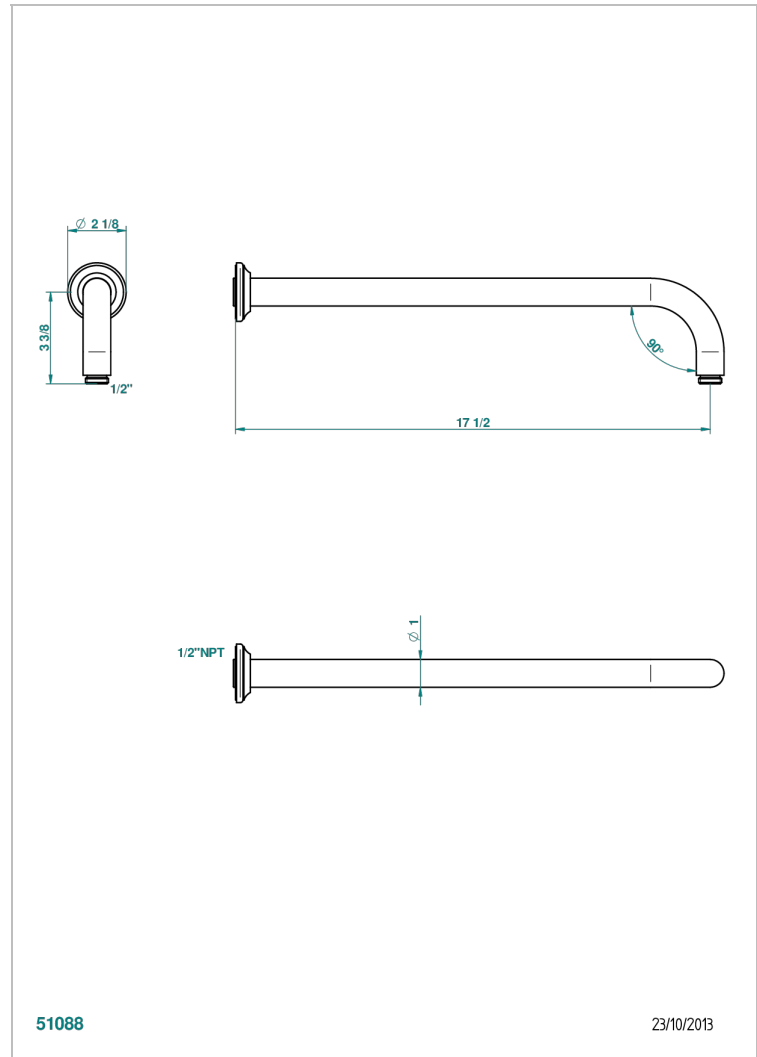

# 1900 WITH LEVER HANDLES

G28-84L/US

Horizontal shower arm, 90°, lg: 17"

51088

23/10/2013

## CHARACTERISTIC

- 1900 with lever handles
- Horizontal shower arm, 90°, lg: 17"