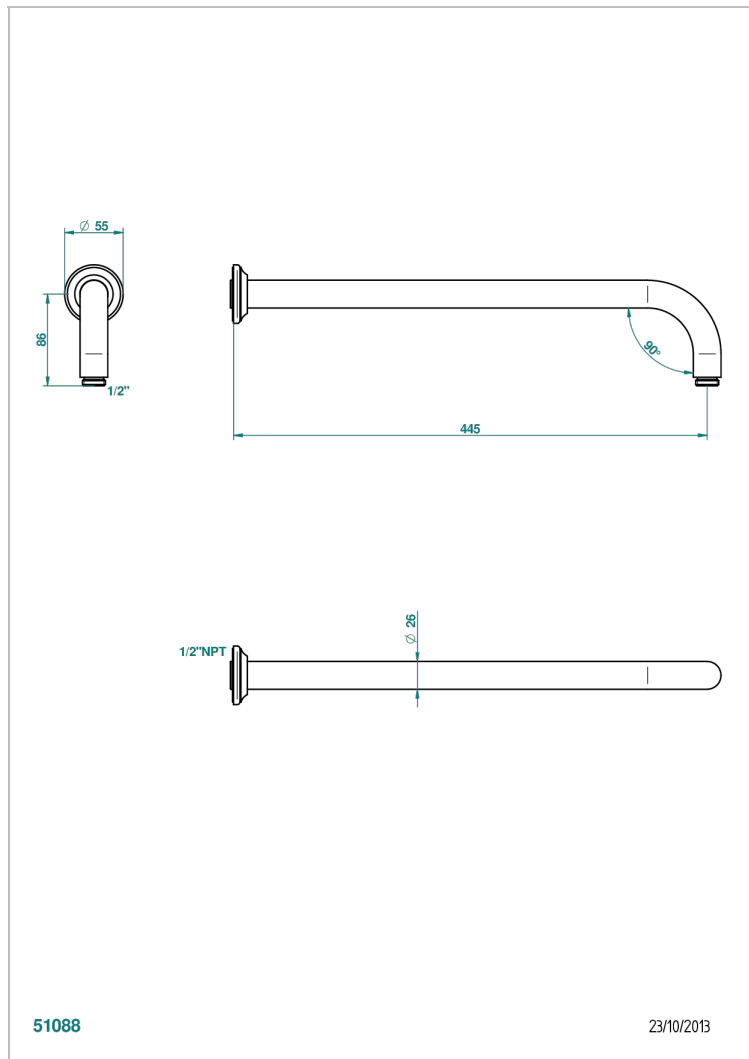

BROADWAY WITH WHITE PORCELAIN LEVER HANDLES

A04-84L/US

Horizontal shower arm, 90°, lg: 17"

51088

23/10/2013

CHARACTERISTIC

- Broadway with white porcelain lever handles
- Horizontal shower arm, 90°, lg: 17"

Nickel antique / Sovereign - H28

Nickel color PVD - H55

Nickel polished - B01

Soft gold - F30

Soft matt gold - F31

Umber PVD - H66