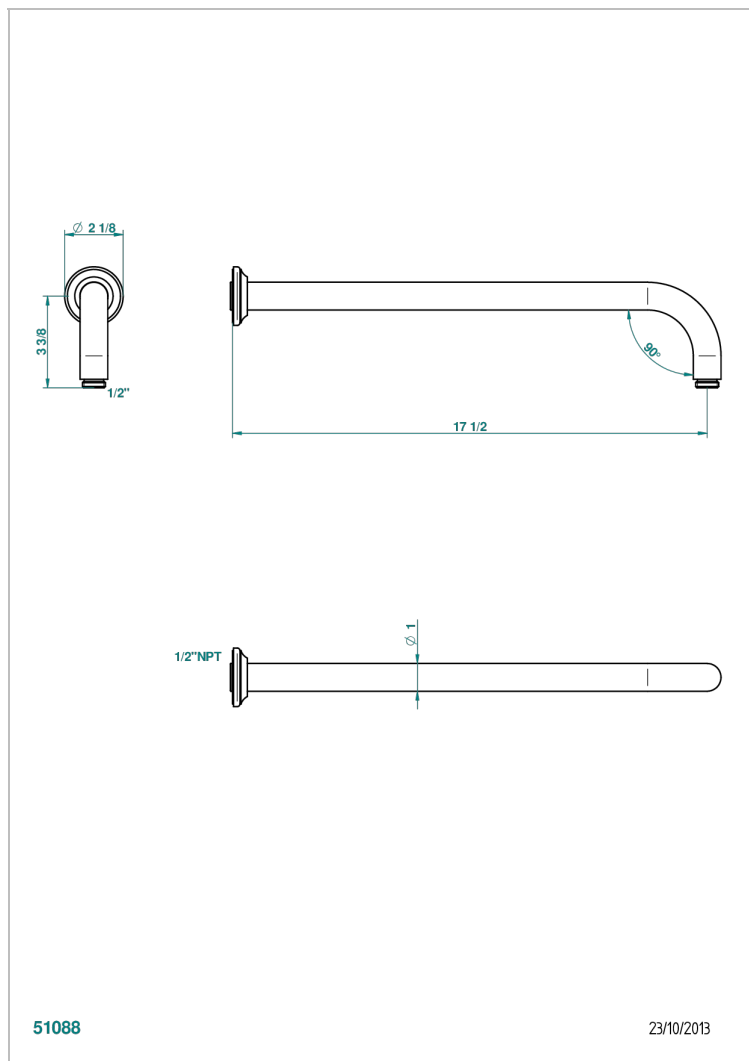

BROADWAY WITH WHITE PORCELAIN LEVER HANDLES

A04-84L/US

Horizontal shower arm, 90°, lg: 17"

51088

23/10/2013

CHARACTERISTIC

- Broadway with white porcelain lever handles
- Horizontal shower arm, 90°, lg: 17"