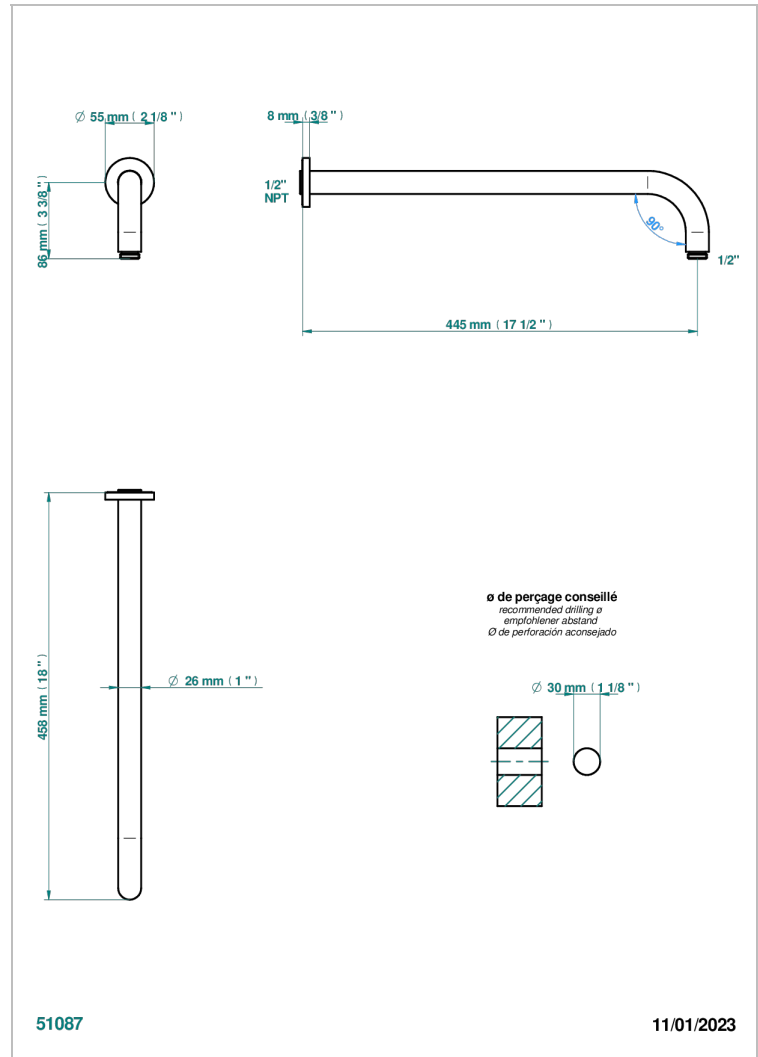

# NEW ISLAND

U5N-84L/US

Horizontal shower arm, 90°, lg: 17"

THG<sup>®</sup>  
PARIS

## CHARACTERISTIC

- New Island
- Horizontal shower arm, 90°, lg: 17"