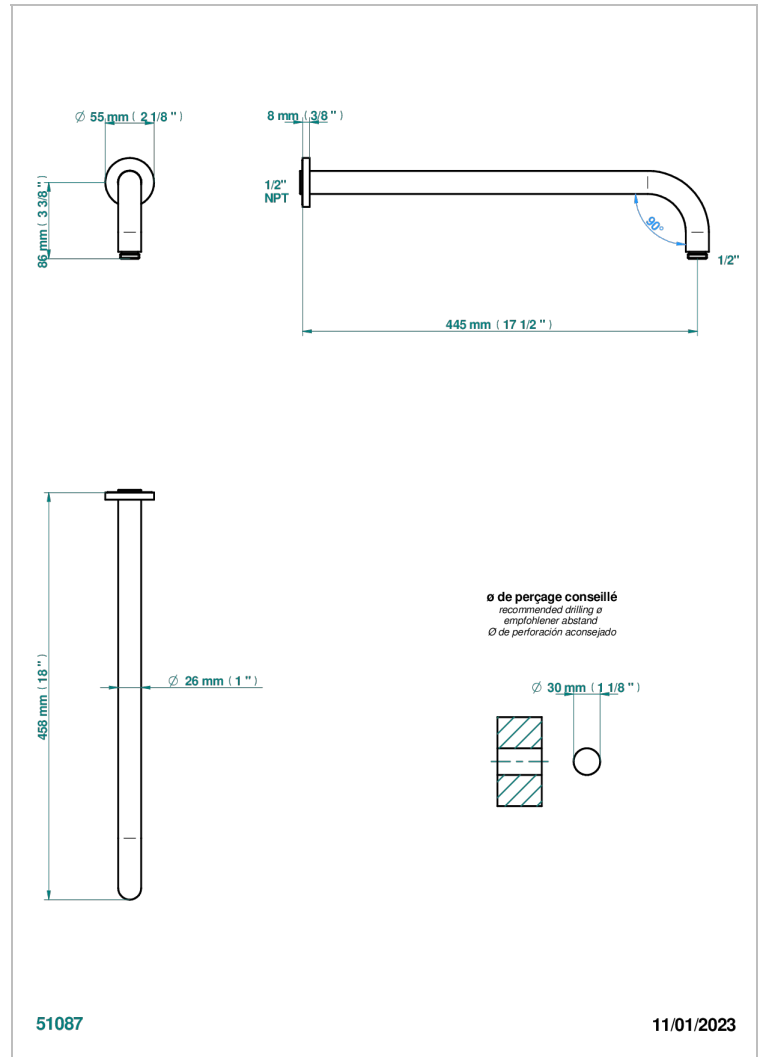

DIPLOMATE ROPED RINGS

U4C-84L/US

Horizontal shower arm, 90°, lg: 17"

THG[®]
PARIS

51087

11/01/2023

CHARACTERISTIC

- Diplamate Roped rings
- Horizontal shower arm, 90°, lg: 17"