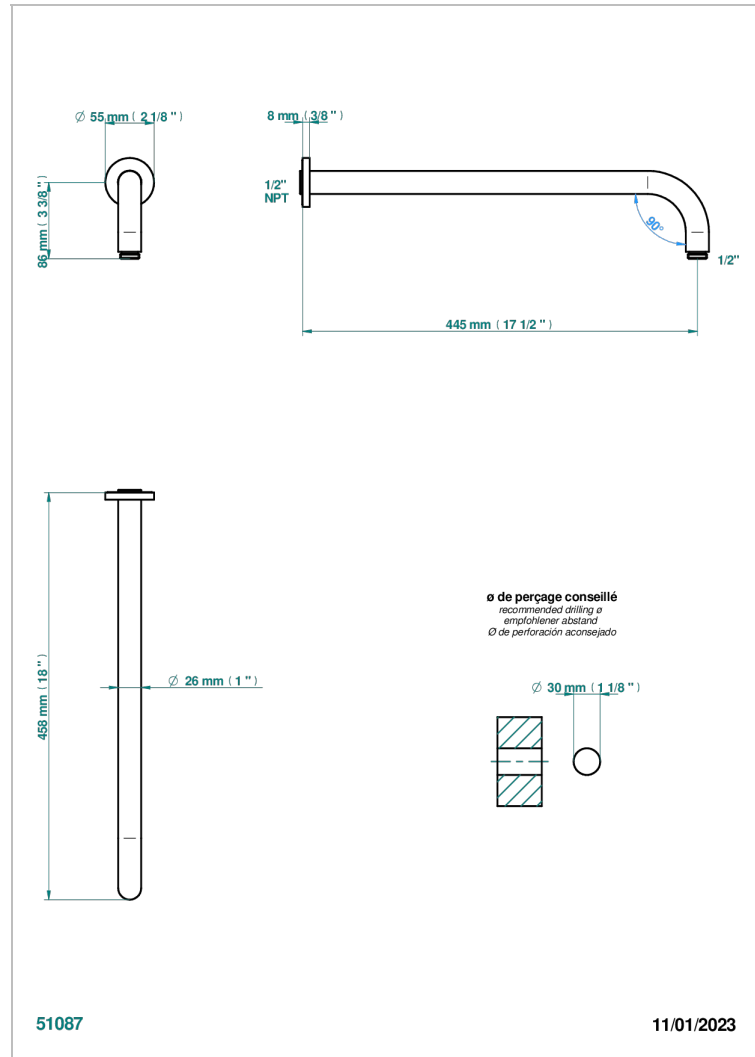

# DIPLOMATE SMOOTH RINGS

U4A-84L/US

Horizontal shower arm, 90°, lg: 17"

THG<sup>®</sup>  
PARIS

51087

11/01/2023

## CHARACTERISTIC

- Diplamate Smooth rings
- Horizontal shower arm, 90°, lg: 17"