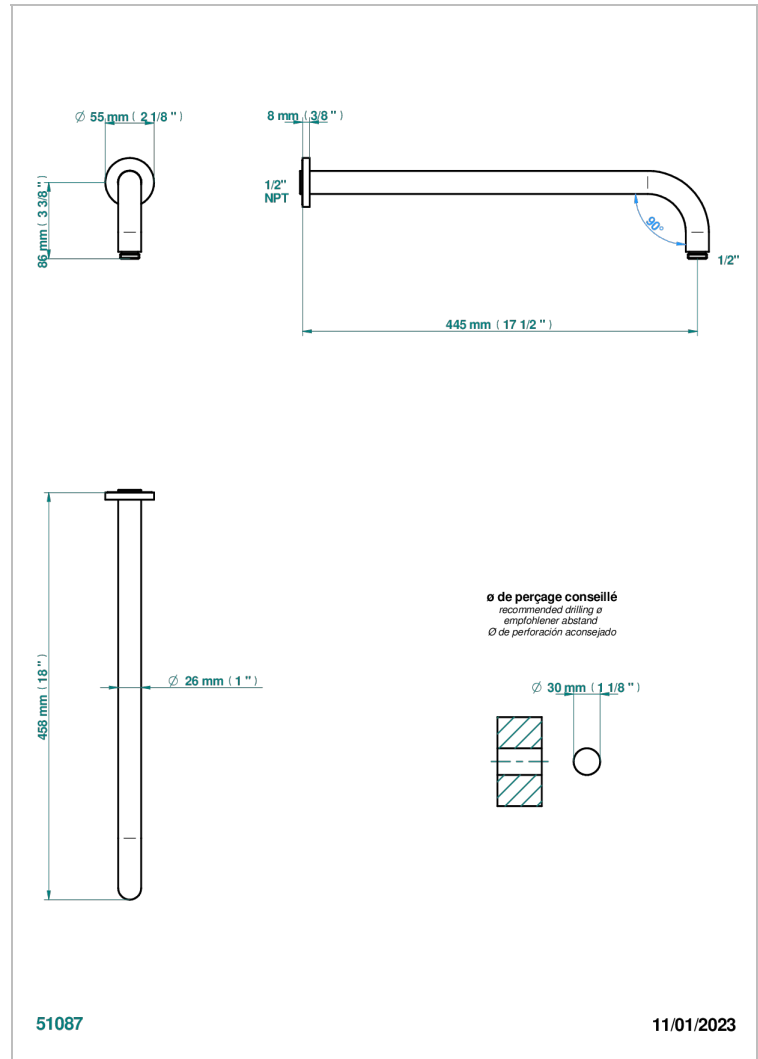

LE 11 WITH LEVER HANDLES

U2B-84L/US

Horizontal shower arm, 90°, lg: 17"

THG[®]
PARIS

CHARACTERISTIC

- Le 11 with lever handles
- Horizontal shower arm, 90°, lg: 17"

AVAILABLE FINITIONS

Black ceram - D30
Blush PVD - H62
Brass color PVD - H49
Brown bronze color PVD - F33
Chrome polished - A02
Chrome polished / gold polished - G02

Copper antique matt, coated - H07
Gold color PVD - H52
Gold mat - F07
Gold polished - F01
Graphite PVD - H64
Light coated bronze - D01

Matt Umber PVD - H67
Matt blush PVD - H60
Matt brass color PVD - H50
Matt brown bronze color PVD - F34
Matt chrome (American satin) - C02
Matt gold color PVD - H53

Matt graphite PVD - H65
Matt nickel (American satin) - C01
Matt nickel color PVD - H56
Nickel antique / Sovereign - H28
Nickel color PVD - H55
Nickel polished - B01

Soft gold - F30
Soft matt gold - F31
Umber PVD - H66