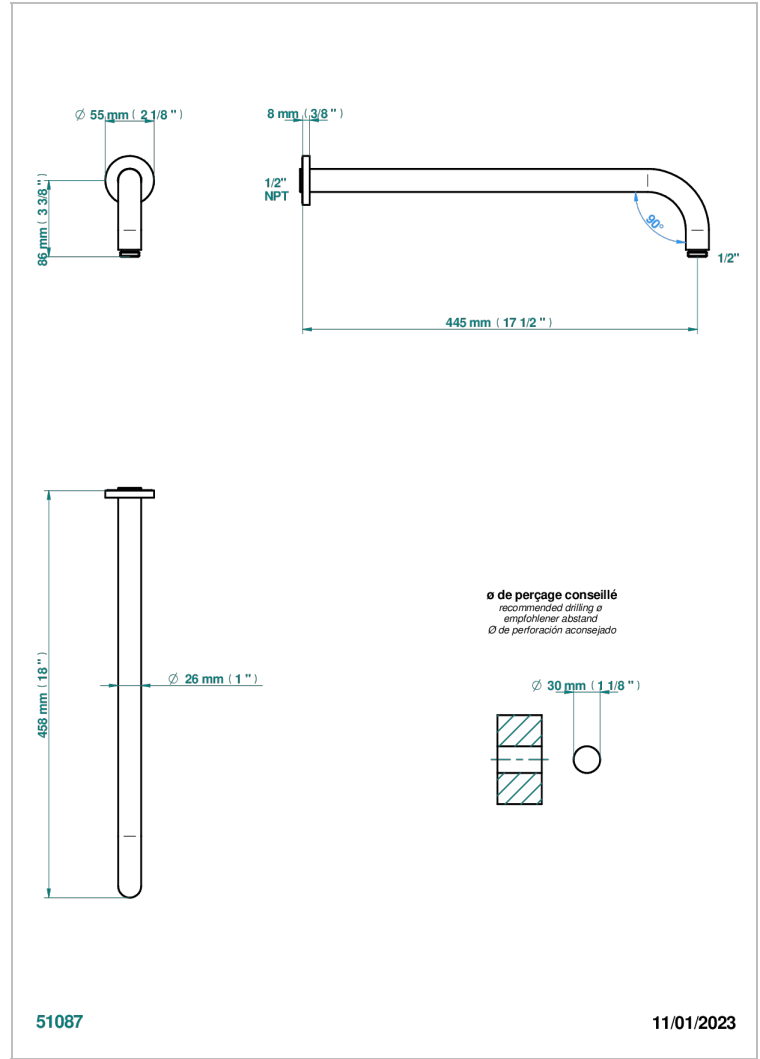

LE 11

U2A-84L/US

Horizontal shower arm, 90°, lg: 17"

CHARACTERISTIC

- Le 11
- Horizontal shower arm, 90°, lg: 17"

AVAILABLE FINITIONS

Black ceram - D30
Blush PVD - H62
Brass color PVD - H49
Brown bronze color PVD - F33
Chrome polished - A02
Chrome polished / gold polished - G02

Matt graphite PVD - H65
Matt nickel (American satin) - C01
Matt nickel color PVD - H56
Nickel antique / Sovereign - H28
Nickel color PVD - H55
Nickel polished - B01

Soft gold - F30
Soft matt gold - F31
Umber PVD - H66