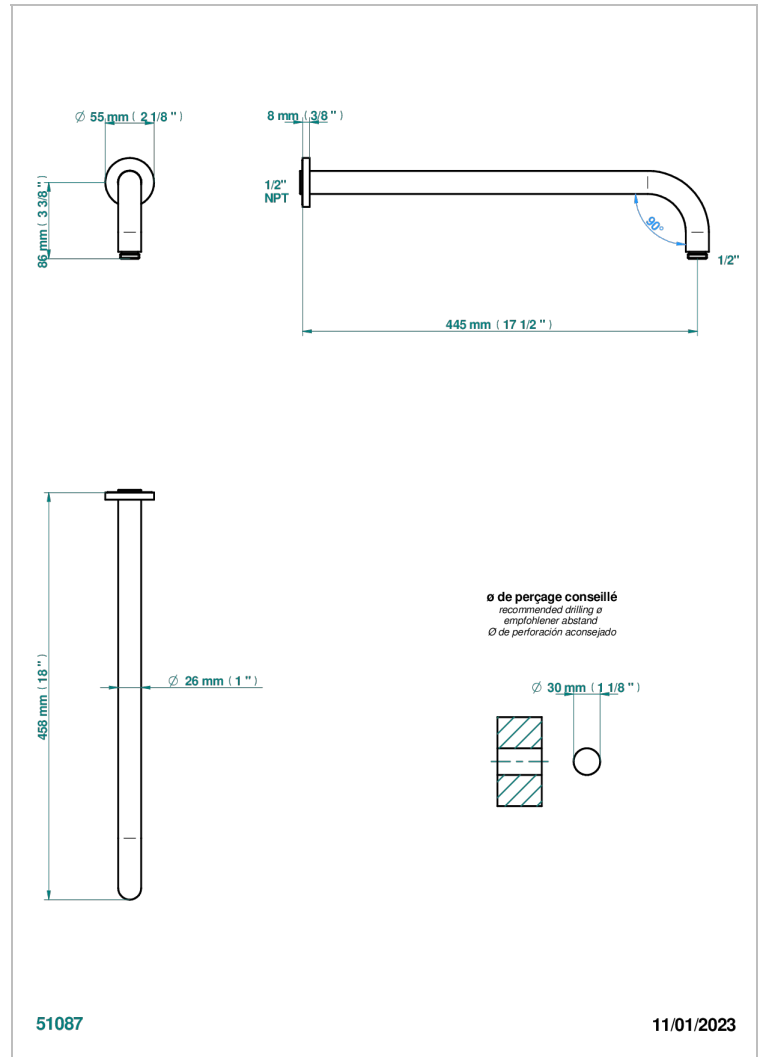

YOKO DELTA HOWLITE

G7W-84L/US

Horizontal shower arm, 90°, lg: 17"

THG[®]
PARIS

CHARACTERISTIC

- Yoko Delta Howlite
- Horizontal shower arm, 90°, lg: 17"

AVAILABLE FINITIONS

Black ceram - D30
Blush PVD - H62
Brass color PVD - H49
Brown bronze color PVD - F33
Chrome polished - A02
Gold color PVD - H52

Matt nickel color PVD - H56
Natural smoked Brass - A13
Nickel antique / Sovereign - H28
Nickel color PVD - H55
Nickel polished - B01
Soft gold - F30

Soft matt gold - F31
Umber PVD - H66