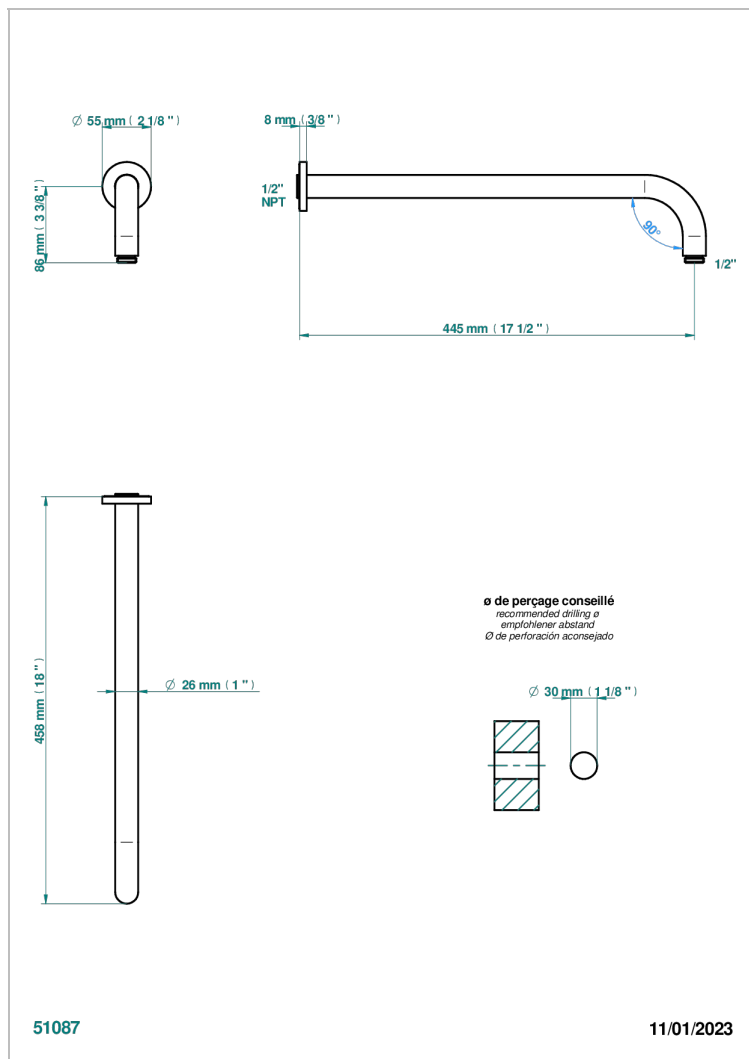

NANO WITH LEVER HANDLES

G5B-84L/US

Horizontal shower arm, 90°, lg: 17"

THG[®]
PARIS

CHARACTERISTIC

- Nano with lever handles
- Horizontal shower arm, 90°, lg: 17"

AVAILABLE FINITIONS

Black ceram - D30
Chrome polished - A02
Chrome polished / gold polished - G02
Gold mat - F07
Gold polished - F01
Matt chrome (American satin) - C02

Matt nickel (American satin) - C01
Nickel antique / Sovereign - H28
Nickel polished - B01
Soft gold - F30
Soft matt gold - F31