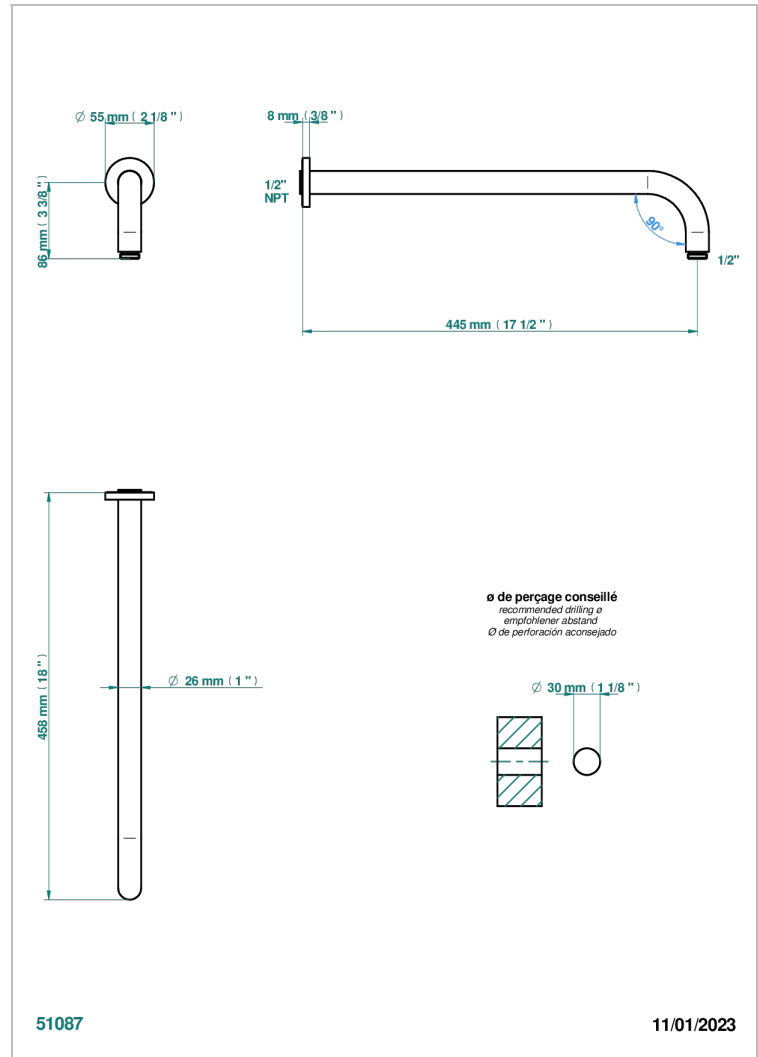

SPIRIT WITH LEVER HANDLES

G58-84L/US

Horizontal shower arm, 90°, lg: 17"

THG[®]
PARIS

CHARACTERISTIC

- Spirit with lever handles
- Horizontal shower arm, 90°, lg: 17"

AVAILABLE FINITIONS

Black ceram - D30