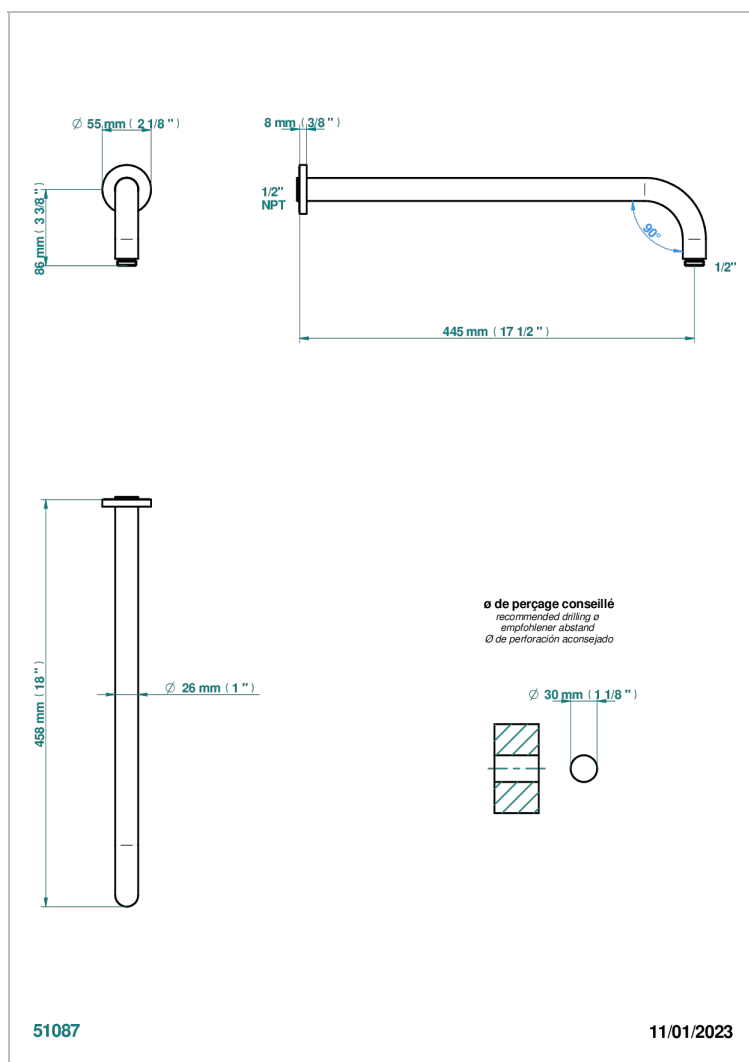

MONTAIGNE VENUS WHITE MARBLE

G3V-84L/US

Horizontal shower arm, 90°, lg: 17"

CHARACTERISTIC

- Montaigne Vénus white marble
- Horizontal shower arm, 90°, lg: 17"

AVAILABLE FINITIONS

Black ceram - D30

Blush PVD - H62