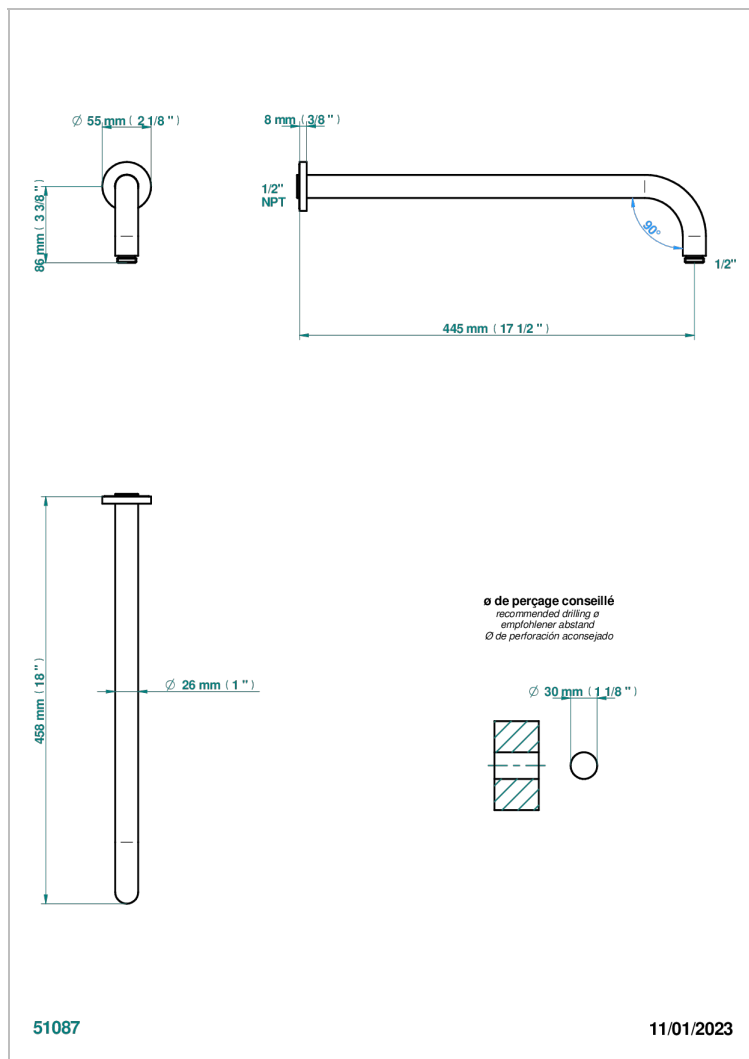

MONTAIGNE LEONARDO GREY MARBLE

G3T-84L/US

Horizontal shower arm, 90°, lg: 17"

CHARACTERISTIC

- Montaigne Leonardo Grey marble
- Horizontal shower arm, 90°, lg: 17"

AVAILABLE FINITIONS

Black ceram - D30

Blush PVD - H62