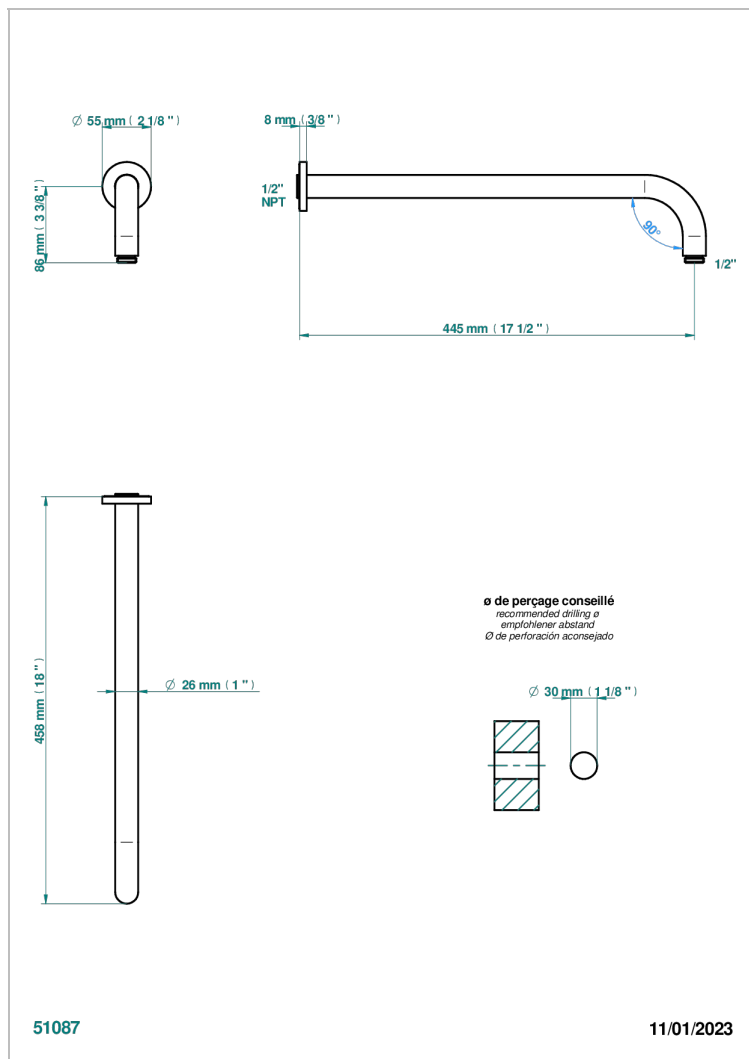

# MONTAIGNE GRAND ANTIQUE MARBLE

G3R-84L/US

Horizontal shower arm, 90°, lg: 17"

## CHARACTERISTIC

- Montaigne Grand Antique marble
- Horizontal shower arm, 90°, lg: 17"