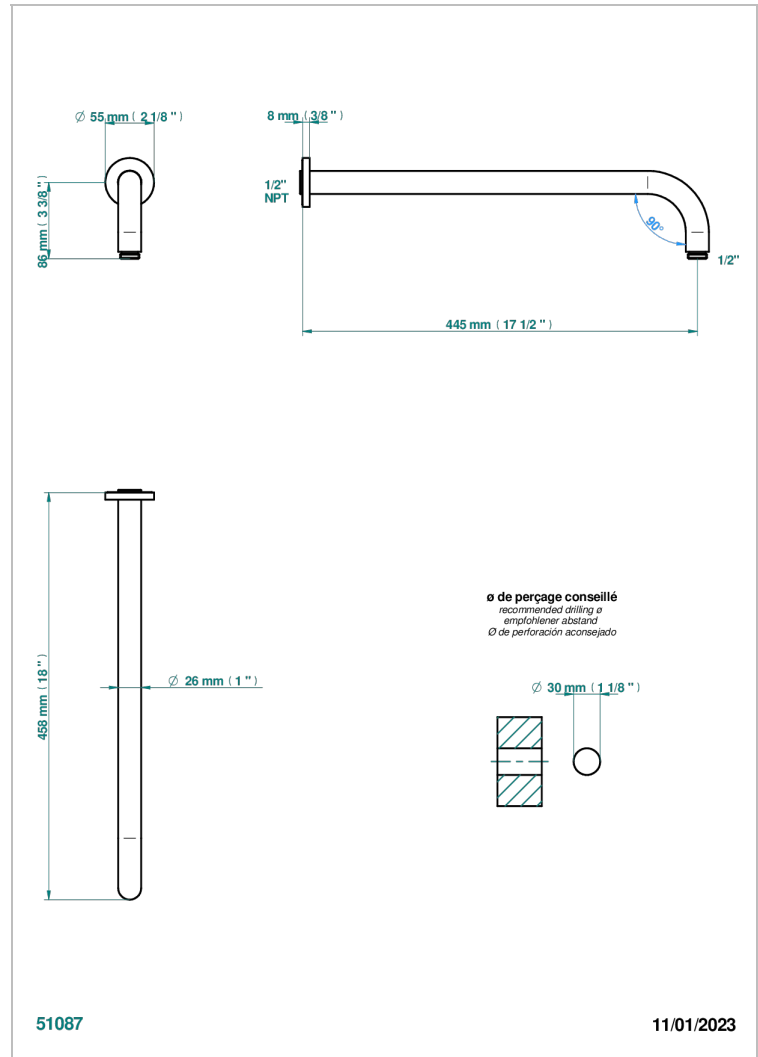

BAMBOU AMBER CRYSTAL

A34-84L/US

Horizontal shower arm, 90°, lg: 17"

THG[®]
PARIS

CHARACTERISTIC

- BamboU Amber crystal
- Horizontal shower arm, 90°, lg: 17"

AVAILABLE FINITIONS

Black ceram - D30
Blush PVD - H62
Brass color PVD - H49
Brown bronze color PVD - F33
Chrome polished - A02
Chrome polished / gold polished - G02

Copper antique matt, coated - H07
Gold color PVD - H52
Gold mat - F07
Gold polished - F01
Graphite PVD - H64
Light coated bronze - D01

Matt Umber PVD - H67
Matt blush PVD - H60
Matt brass color PVD - H50
Matt brown bronze color PVD - F34
Matt chrome (American satin) - C02
Matt gold color PVD - H53

Matt graphite PVD - H65
Matt nickel (American satin) - C01
Matt nickel color PVD - H56
Nickel antique / Sovereign - H28
Nickel color PVD - H55
Nickel polished - B01

Soft gold - F30
Soft matt gold - F31
Umber PVD - H66