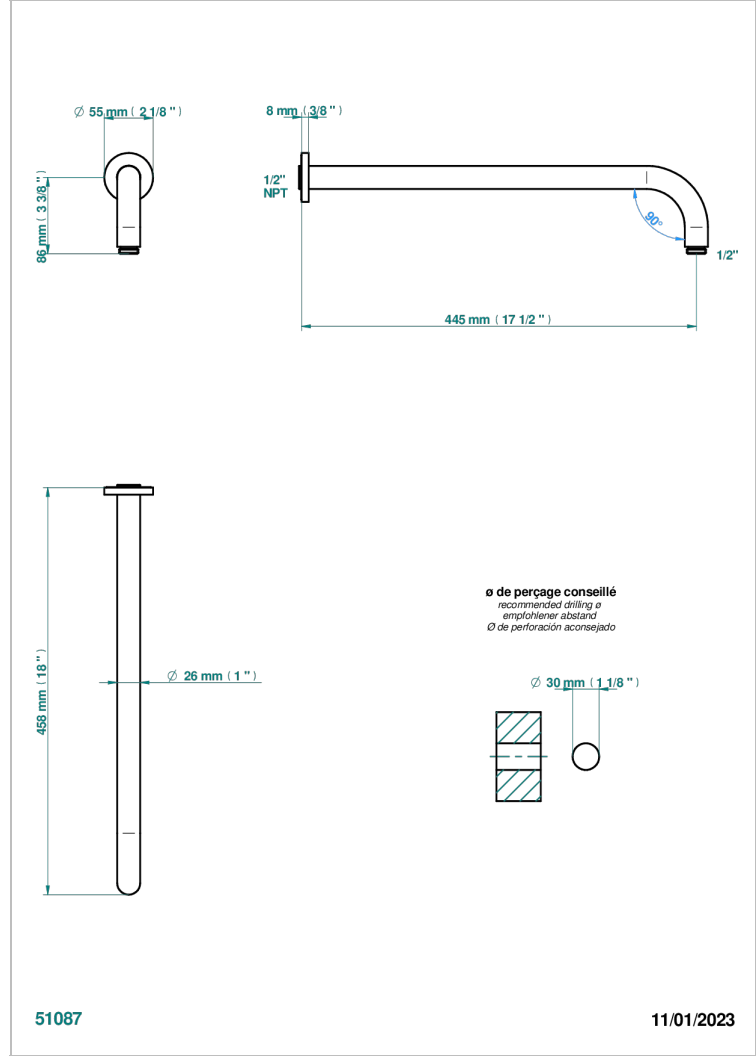

MOSSI CLEAR CRYSTAL

A2N-84L/US

Horizontal shower arm, 90°, lg: 17"

THG[®]
PARIS

51087

11/01/2023

CHARACTERISTIC

- Mossi Clear crystal
- Horizontal shower arm, 90°, lg: 17"