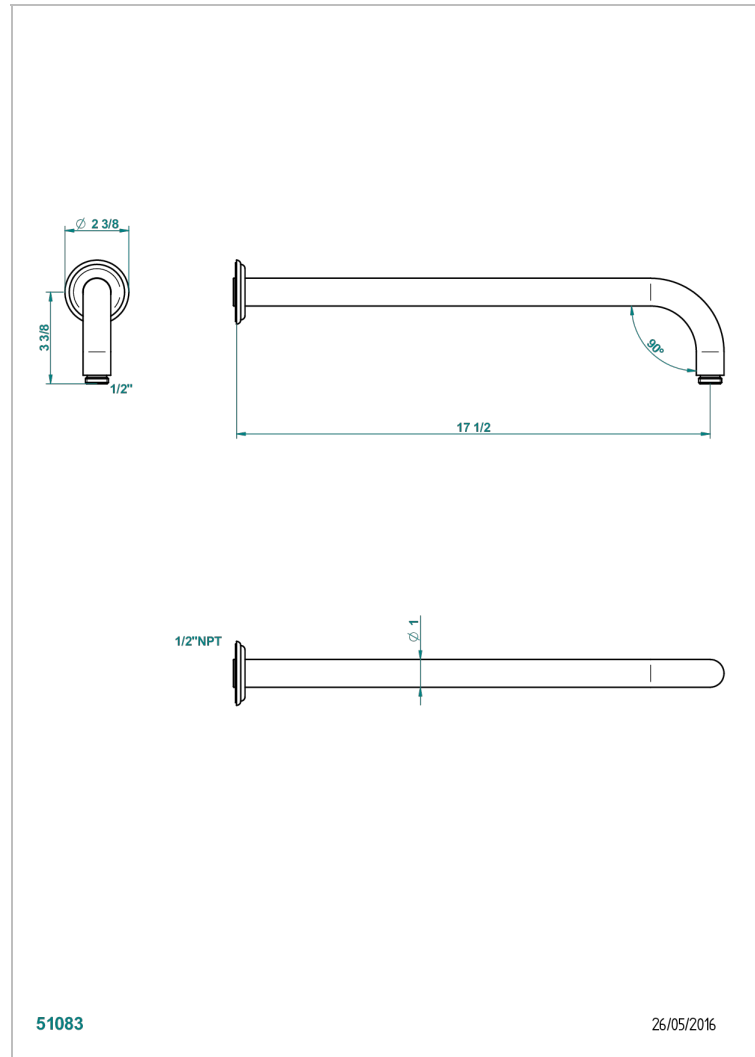

TROCADERO LAPIS LAZULI

U7B-84L/US

Horizontal shower arm, 90°, lg: 17"

THG[®]
PARIS

CHARACTERISTIC

- Trocadéro Lapis Lazuli
- Horizontal shower arm, 90°, lg: 17"

AVAILABLE FINITIONS

Black ceram - D30
Blush PVD - H62
Brass color PVD - H49
Brown bronze color PVD - F33
Chrome polished - A02
Chrome polished / gold polished - G02

Gold color PVD - H52
Gold mat - F07
Gold polished - F01
Graphite PVD - H64
Matt Umber PVD - H67
Matt blush PVD - H60

Matt brass color PVD - H50
Matt brown bronze color PVD - F34
Matt chrome (American satin) - C02
Matt gold color PVD - H53
Matt graphite PVD - H65
Matt nickel (American satin) - C01

Matt nickel color PVD - H56
Nickel antique / Sovereign - H28
Nickel color PVD - H55
Nickel polished - B01
Soft gold - F30
Soft matt gold - F31

Umber PVD - H66