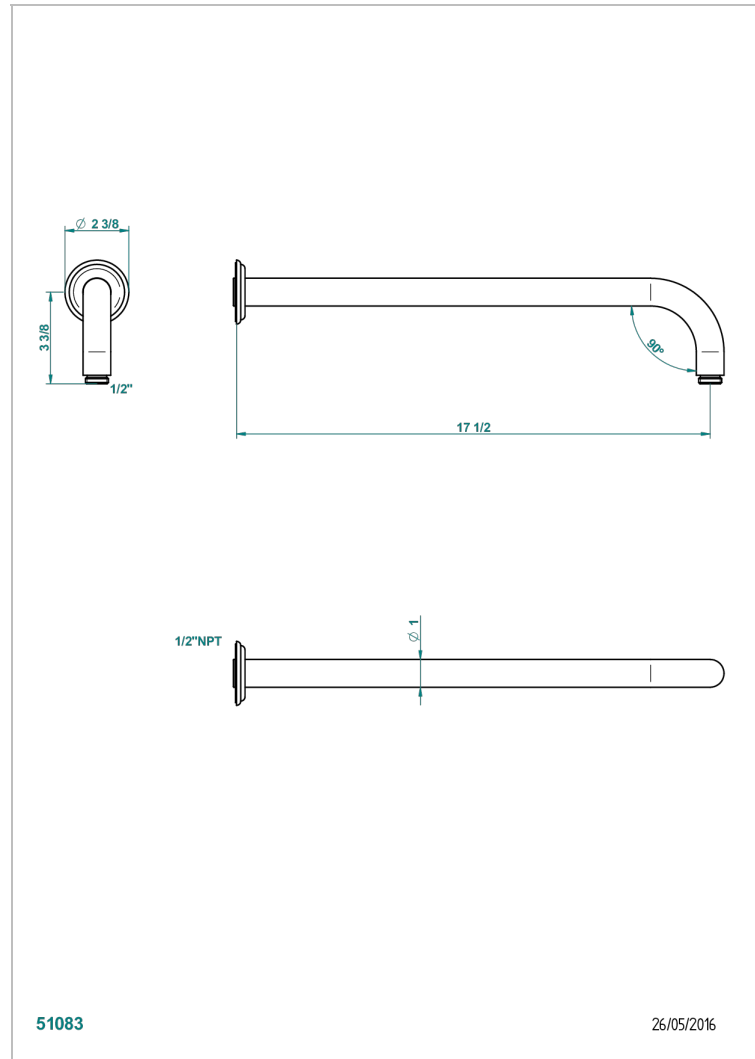

PETALE DE CRISTAL - CLEAR CRYSTAL FINE GOLD THREAD

U6E-84L/US

Horizontal shower arm, 90°, lg: 17"

51083

26/05/2016

CHARACTERISTIC

- Pétale de Cristal - Clear crystal fine gold thread
- Horizontal shower arm, 90°, lg: 17"