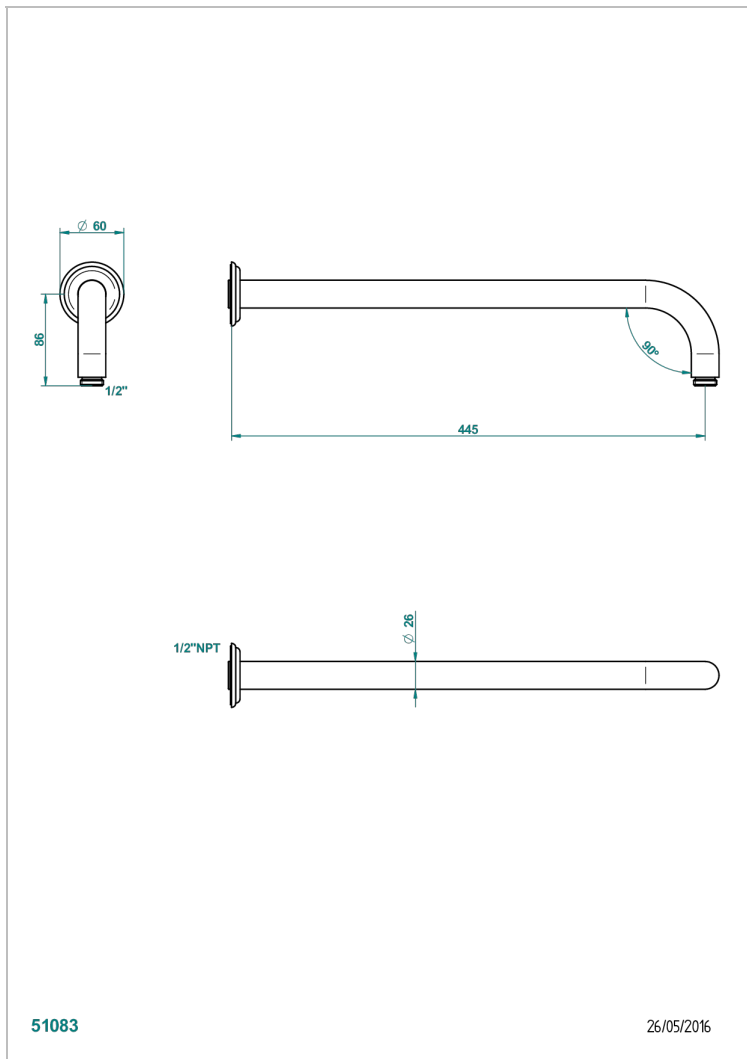

PETALE DE CRISTAL - BLUE CRYSTAL

U6B-84L/US

Horizontal shower arm, 90°, lg: 17"

THG[®]
PARIS

CHARACTERISTIC

- Pétale de Cristal - Blue crystal
- Horizontal shower arm, 90°, lg: 17"

AVAILABLE FINITIONS

Black ceram - D30
Blush PVD - H62
Brass color PVD - H49
Brown bronze color PVD - F33
Chrome polished - A02
Chrome polished / gold polished - G02

Copper antique matt, coated - H07
Gold color PVD - H52
Gold mat - F07
Gold polished - F01
Graphite PVD - H64
Light coated bronze - D01

Matt Umber PVD - H67
Matt blush PVD - H60
Matt brass color PVD - H50
Matt brown bronze color PVD - F34
Matt chrome (American satin) - C02
Matt gold color PVD - H53

Matt graphite PVD - H65
Matt nickel (American satin) - C01
Matt nickel color PVD - H56
Nickel antique / Sovereign - H28
Nickel color PVD - H55
Nickel polished - B01

Soft gold - F30
Soft matt gold - F31
Umber PVD - H66