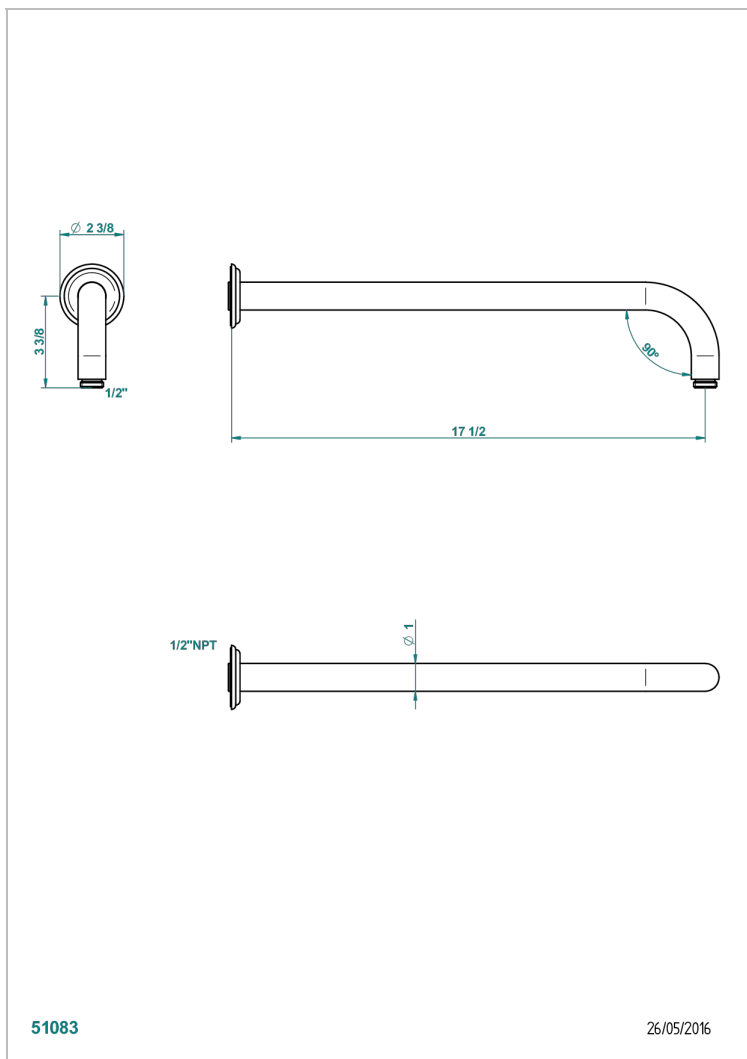

PETALE DE CRISTAL - BLUE CRYSTAL

U6B-84L/US

Horizontal shower arm, 90°, lg: 17"

THG[®]
PARIS

CHARACTERISTIC

- Pétale de Cristal - Blue crystal
- Horizontal shower arm, 90°, lg: 17"

AVAILABLE FINITIONS

Black ceram - D30
Blush PVD - H62
Brass color PVD - H49
Brown bronze color PVD - F33
Chrome polished - A02
Chrome polished / gold polished - G02

Copper antique matt, coated - H07
Gold color PVD - H52
Gold mat - F07
Gold polished - F01
Graphite PVD - H64
Light coated bronze - D01

Matt Umber PVD - H67
Matt blush PVD - H60
Matt brass color PVD - H50
Matt brown bronze color PVD - F34
Matt chrome (American satin) - C02
Matt gold color PVD - H53

Matt graphite PVD - H65
Matt nickel (American satin) - C01
Matt nickel color PVD - H56
Nickel antique / Sovereign - H28
Nickel color PVD - H55
Nickel polished - B01

Soft gold - F30
Soft matt gold - F31
Umber PVD - H66