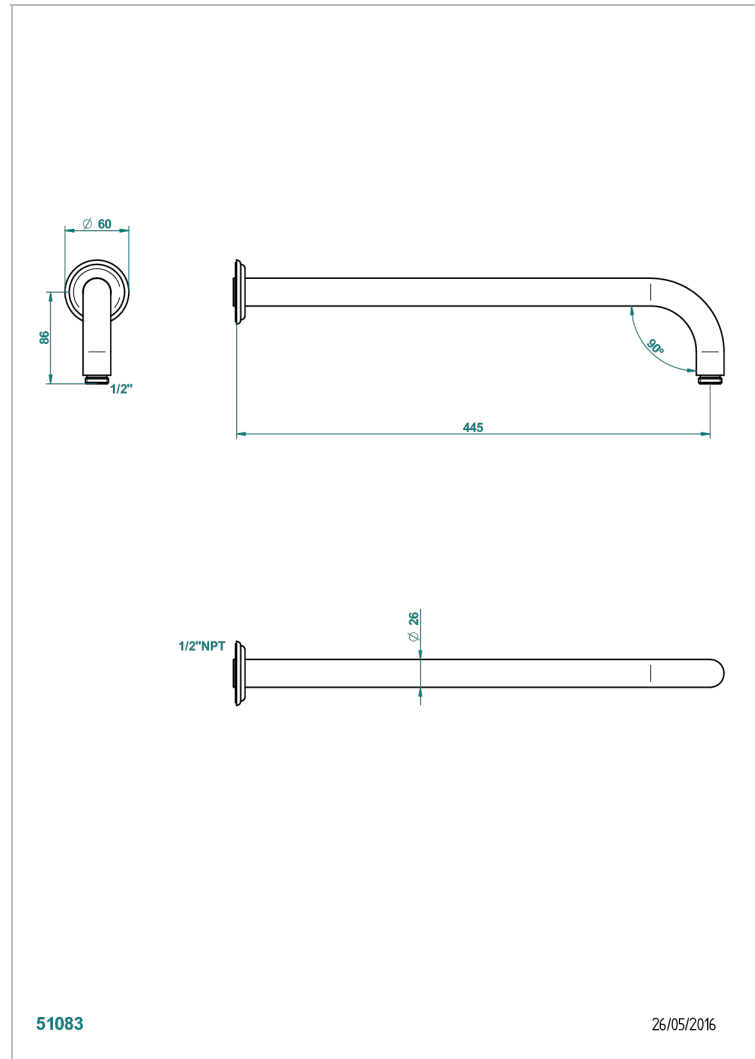

JAIPUR BLACK ONYX

A9C-84L/US

Horizontal shower arm, 90°, lg: 17"

THG[®]
PARIS

CHARACTERISTIC

- Jaipur Black Onyx
- Horizontal shower arm, 90°, lg: 17"

AVAILABLE FINITIONS

Black ceram - D30
Blush PVD - H62
Brass color PVD - H49
Brown bronze color PVD - F33
Chrome polished - A02
Chrome polished / gold polished - G02

Copper antique matt, coated - H07
Gold color PVD - H52
Gold mat - F07
Gold polished - F01
Graphite PVD - H64
Light coated bronze - D01

Matt Umber PVD - H67
Matt blush PVD - H60
Matt brass color PVD - H50
Matt brown bronze color PVD - F34
Matt chrome (American satin) - C02
Matt gold color PVD - H53

Matt graphite PVD - H65
Matt nickel (American satin) - C01
Matt nickel color PVD - H56
Nickel antique / Sovereign - H28
Nickel color PVD - H55
Nickel polished - B01

Soft gold - F30
Soft matt gold - F31
Umber PVD - H66