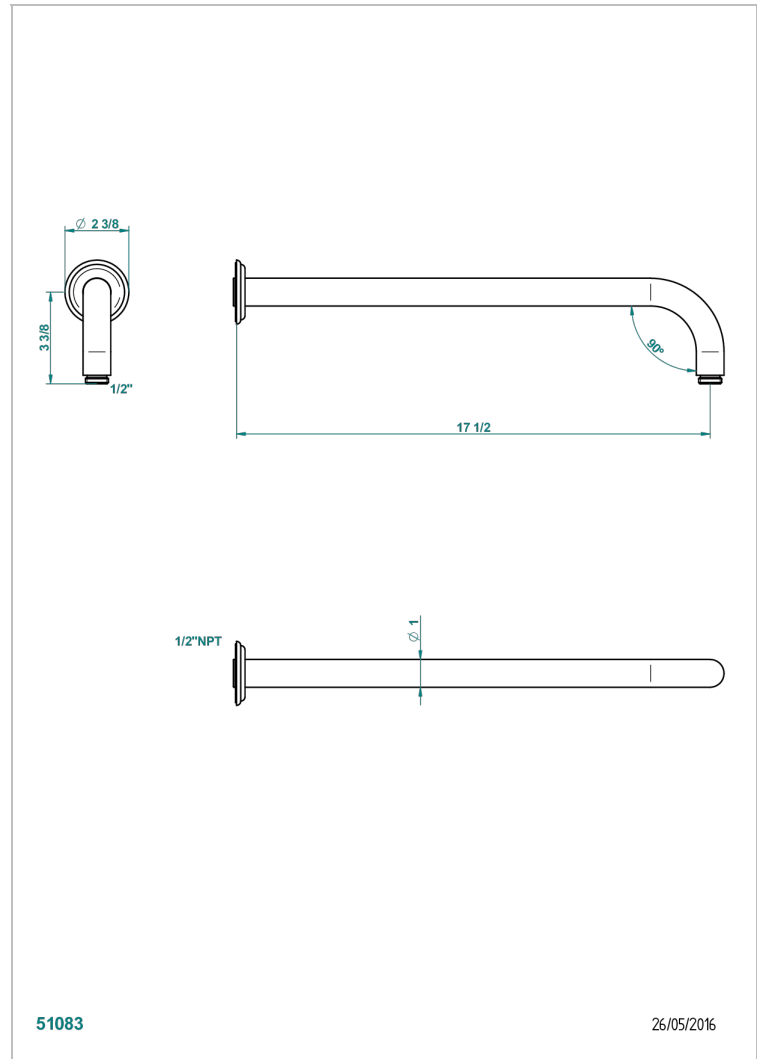

JAIPUR BLACK ONYX

A9C-84L/US

Horizontal shower arm, 90°, lg: 17"

THG[®]
PARIS

51083

26/05/2016

CHARACTERISTIC

- Jaipur Black Onyx
- Horizontal shower arm, 90°, lg: 17"