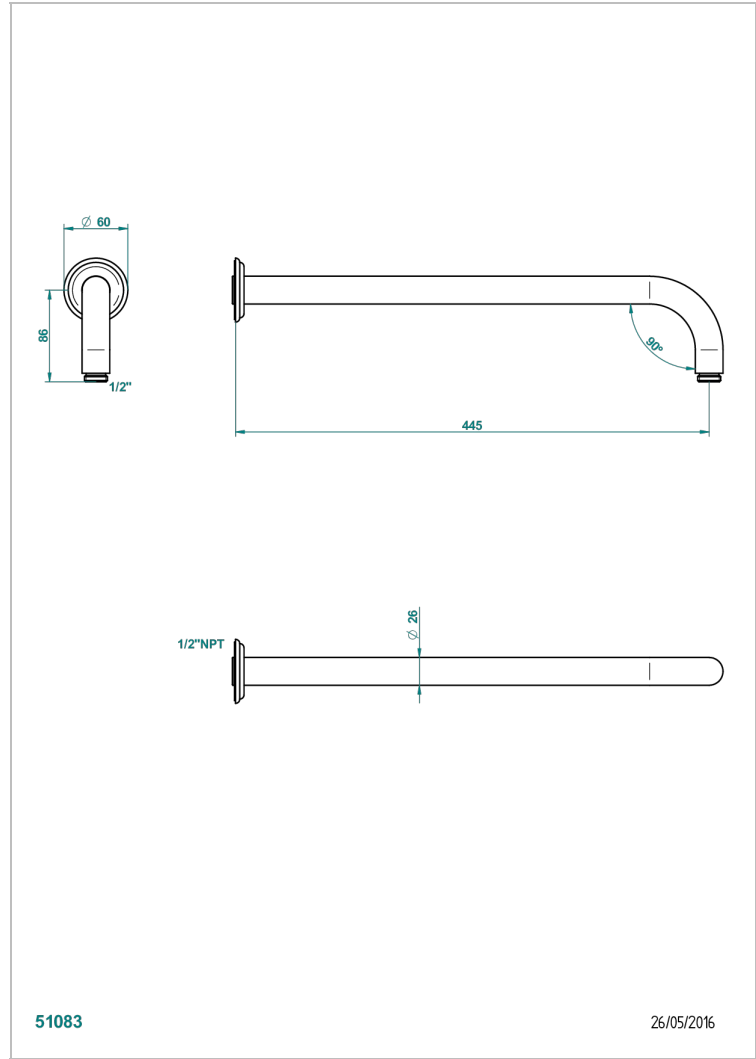

JAIPUR SATINY CRYSTAL

A9B-84L/US

Horizontal shower arm, 90°, lg: 17"

THG[®]
PARIS

51083

26/05/2016

CHARACTERISTIC

- Jaipur Satiny crystal
- Horizontal shower arm, 90°, lg: 17"