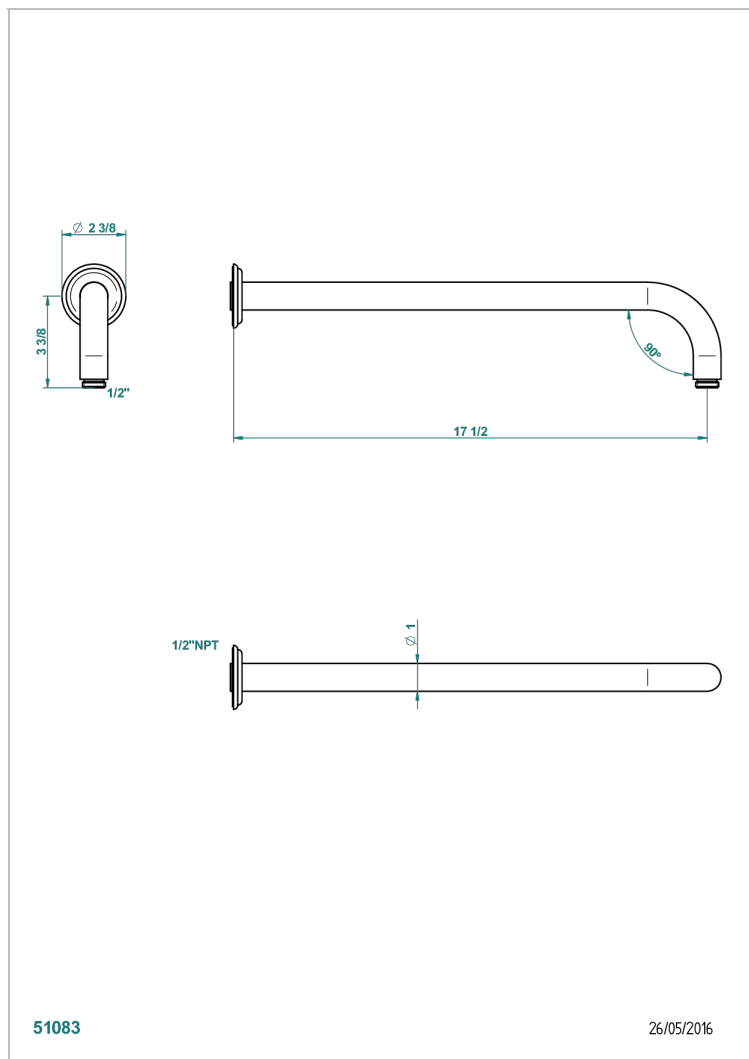

JAIPUR SATINY CRYSTAL

A9B-84L/US

Horizontal shower arm, 90°, lg: 17"

THG[®]
PARIS

51083

26/05/2016

CHARACTERISTIC

- Jaipur Satiny crystal
- Horizontal shower arm, 90°, lg: 17"