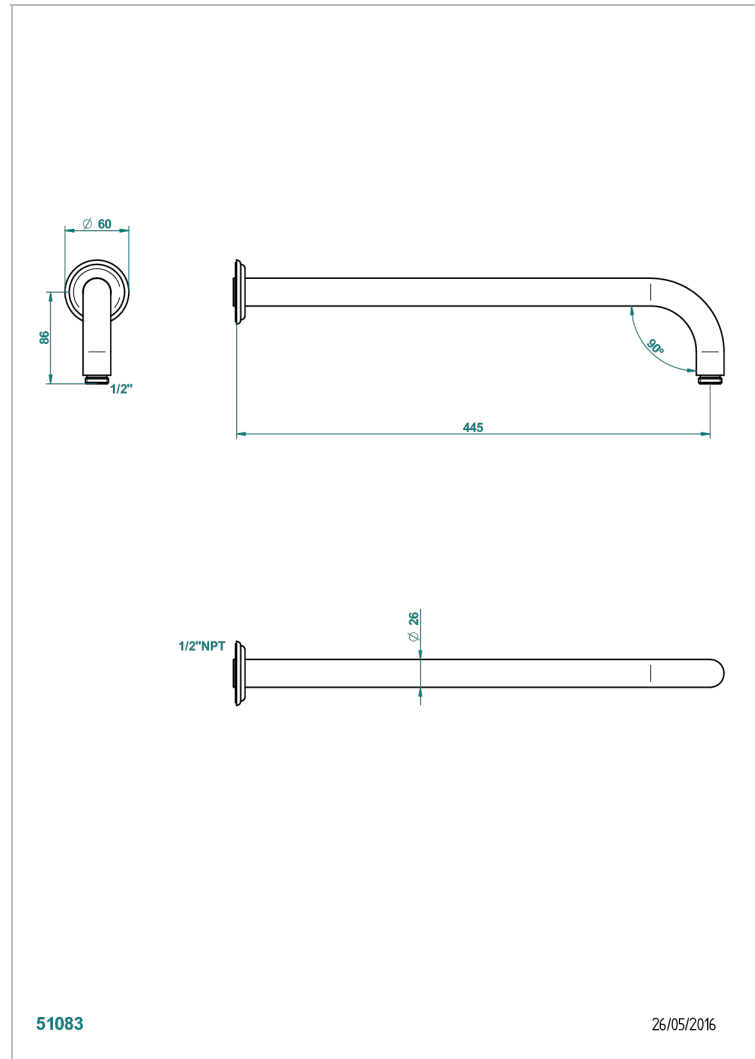

VOGUE LAPIS LAZULI

A8S-84L/US

Horizontal shower arm, 90°, lg: 17"

THG[®]
PARIS

51083

26/05/2016

CHARACTERISTIC

- Vogue Lapis Lazuli
- Horizontal shower arm, 90°, lg: 17"

AVAILABLE FINITIONS

Black ceram - D30
Blush PVD - H62
Brass color PVD - H49
Brown bronze color PVD - F33
Chrome polished - A02
Chrome polished / gold polished - G02

Copper antique matt, coated - H07
Gold color PVD - H52
Gold mat - F07
Gold polished - F01
Graphite PVD - H64
Light coated bronze - D01