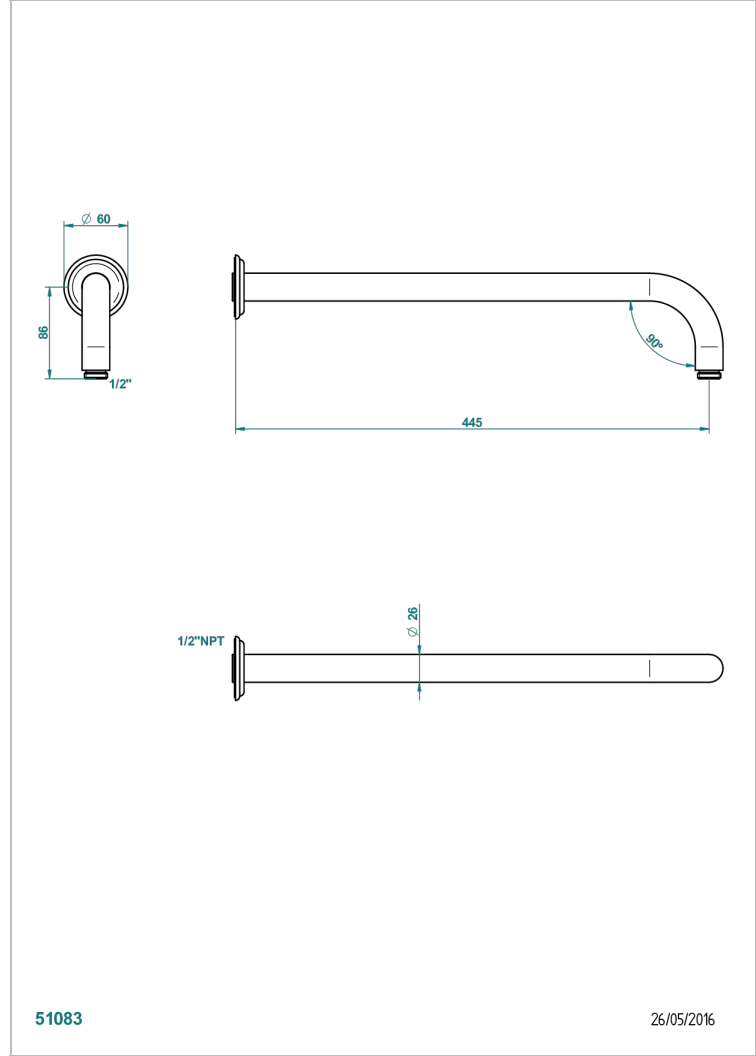

# VOGUE TIGER EYE

A8R-84L/US

Horizontal shower arm, 90°, lg: 17"

THG<sup>®</sup>  
PARIS

51083

26/05/2016

## CHARACTERISTIC

- Vogue Tiger Eye
- Horizontal shower arm, 90°, lg: 17"