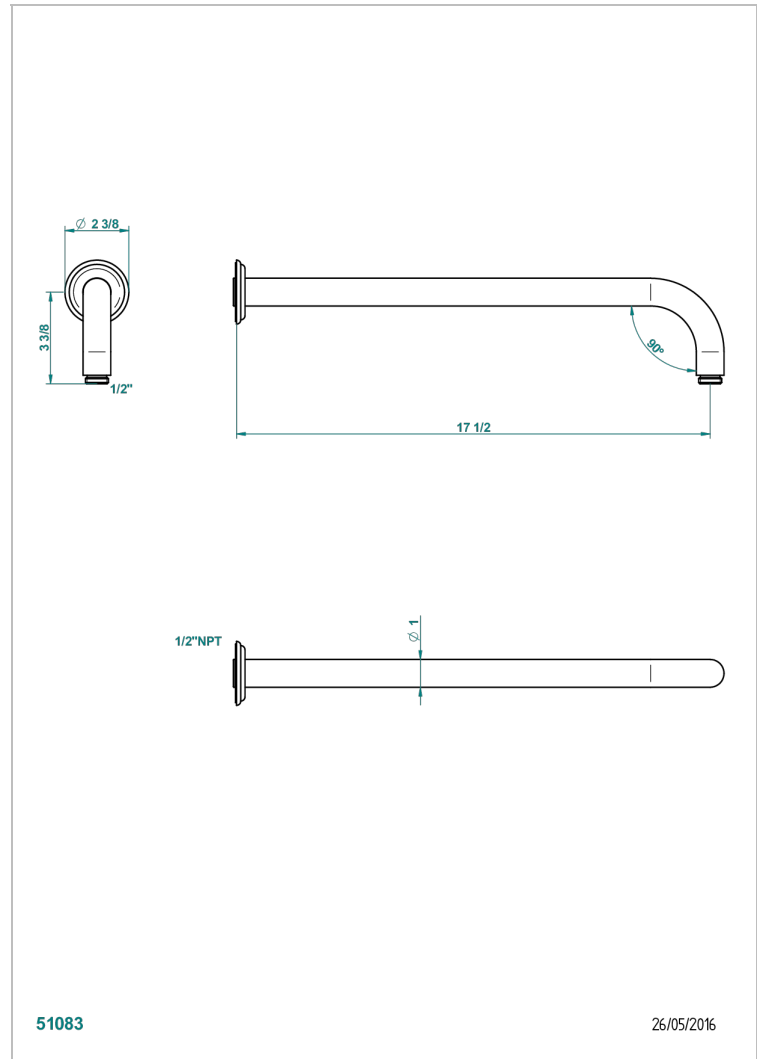

# VOGUE TIGER EYE

A8R-84L/US

Horizontal shower arm, 90°, lg: 17"

THG<sup>®</sup>  
PARIS

51083

26/05/2016

## CHARACTERISTIC

- Vogue Tiger Eye
- Horizontal shower arm, 90°, lg: 17"