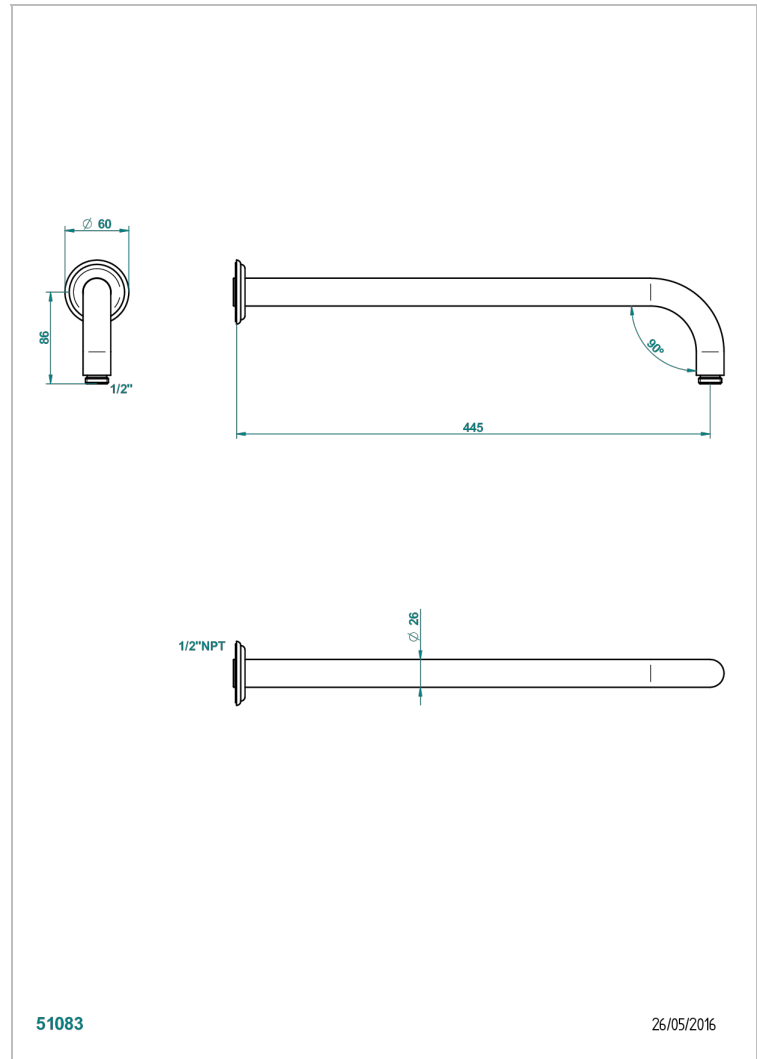

VOGUE BLACK ONYX

A8P-84L/US

Horizontal shower arm, 90°, lg: 17"

THG[®]
PARIS

CHARACTERISTIC

- Vogue black onyx
- Horizontal shower arm, 90°, lg: 17"

AVAILABLE FINITIONS

Black ceram - D30
Blush PVD - H62
Brass color PVD - H49
Brown bronze color PVD - F33
Chrome polished - A02
Chrome polished / gold polished - G02

Copper antique matt, coated - H07
Gold color PVD - H52
Gold mat - F07
Gold polished - F01
Graphite PVD - H64
Light coated bronze - D01

Matt Umber PVD - H67
Matt blush PVD - H60
Matt brass color PVD - H50
Matt brown bronze color PVD - F34
Matt chrome (American satin) - C02
Matt gold color PVD - H53

Matt graphite PVD - H65
Matt nickel (American satin) - C01
Matt nickel color PVD - H56
Nickel antique / Sovereign - H28
Nickel color PVD - H55
Nickel polished - B01

Soft gold - F30
Soft matt gold - F31
Umber PVD - H66